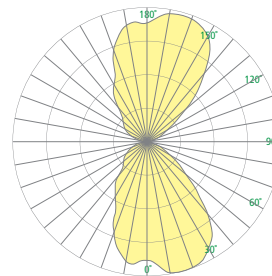

PHOTOMETRICS

XPS

ADA

ETL Listed

5 Year Warranty