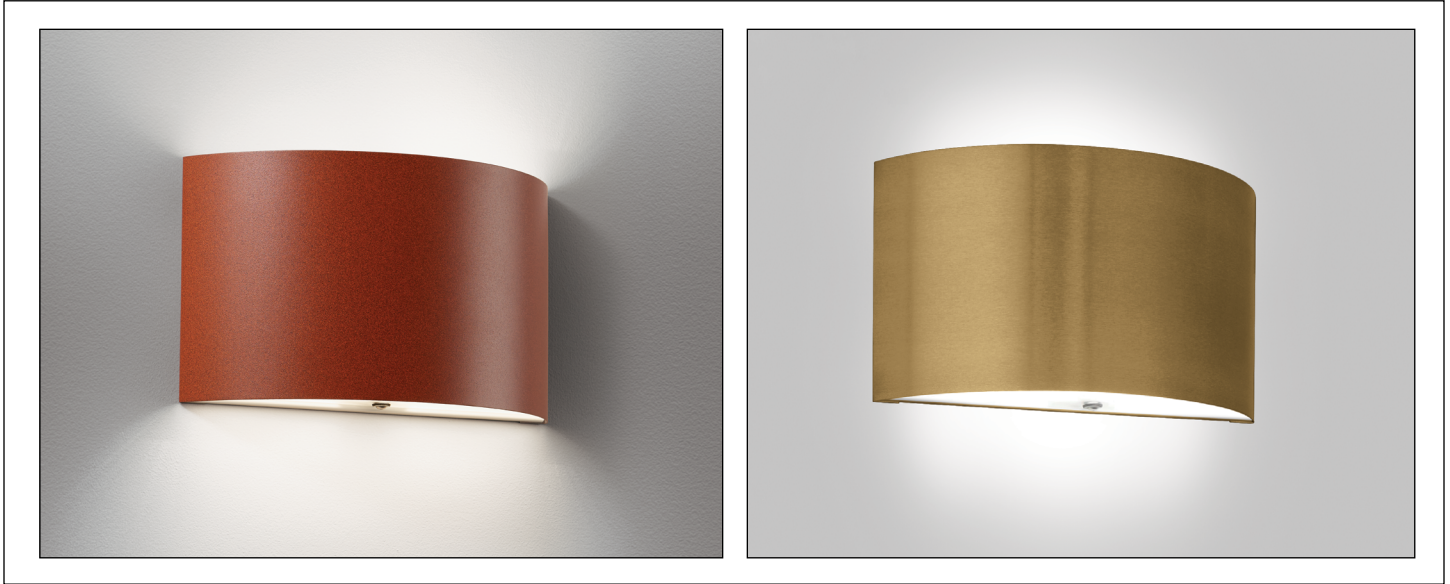

CB3500 WRAP™

12" Sconce

[Visalighting.com/products/Wrap](https://visalighting.com/products/Wrap)

Type: _____ Project: _____ Location: _____

DIMENSIONS

Depth is measured from wall to front of fixture

W = Width H = Height D = Depth

W	12"	(305 mm)
H	7"	(178 mm)
D	4"	(102 mm)

FEATURES

- Integral driver
- Modular design for replacement of LED source and driver
- Mounts to standard electrical junction box (by others) with provided hardware
- Top and bottom lenses of tempered prismatic glass are included
- Heavy gauge fabricated metal housing; Solid metal accent bars
- No VOC powder coat paint; Low VOC clear coat on metal finishes
- ETL listed for damp locations. Not suited for exterior applications