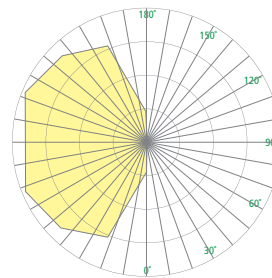

PHOTOMETRICS

ADA Compliant

XPS

ETL Listed

5 Year Warranty