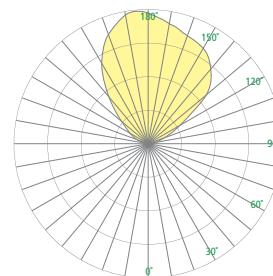

PHOTOMETRICS