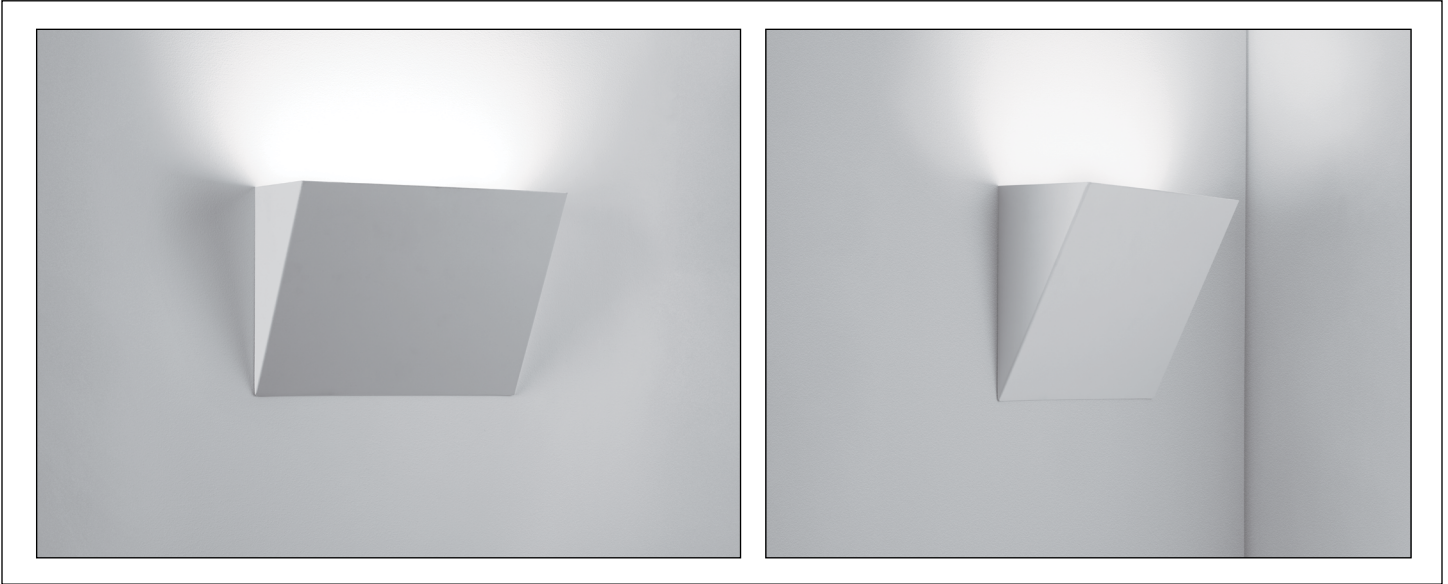

CB3872 CORONA™

24" Sconce ADA

Visalighting.com/products/Corona

Type: _____ Project: _____ Location: _____

DIMENSIONS

Depth is measured from wall to front of fixture

W = Width H = Height D = Depth

W	24"	(610 mm)
H	8"	(203 mm)
D	4"	(102 mm)

FEATURES

- Integral driver
- Modular design for replacement of LED source and driver
- Optional 90+ CRI
- Solite top lens standard
- Mounts to standard electrical junction box (by others) with provided hardware and auxiliary mounting holes
- Heavy gauge fabricated and welded housing
- No VOC powder coat paint
- ETL listed for damp locations. Not suited for exterior applications

RELATIVE SCALE DRAWING

PHOTOMETRICS

CB3872 CORONA (cont.)

24" Sconce ADA

Fill in shaded boxes using information listed below

CB3872	-	MVOLT		
MODEL	SOURCE¹ L30K(H) L30K(L) L35K(H) L35K(L) L40K(H) L40K(L)	VOLTAGE MVOLT	SOURCE OPTION² 90CRI	FINISH See last page for finish order codes