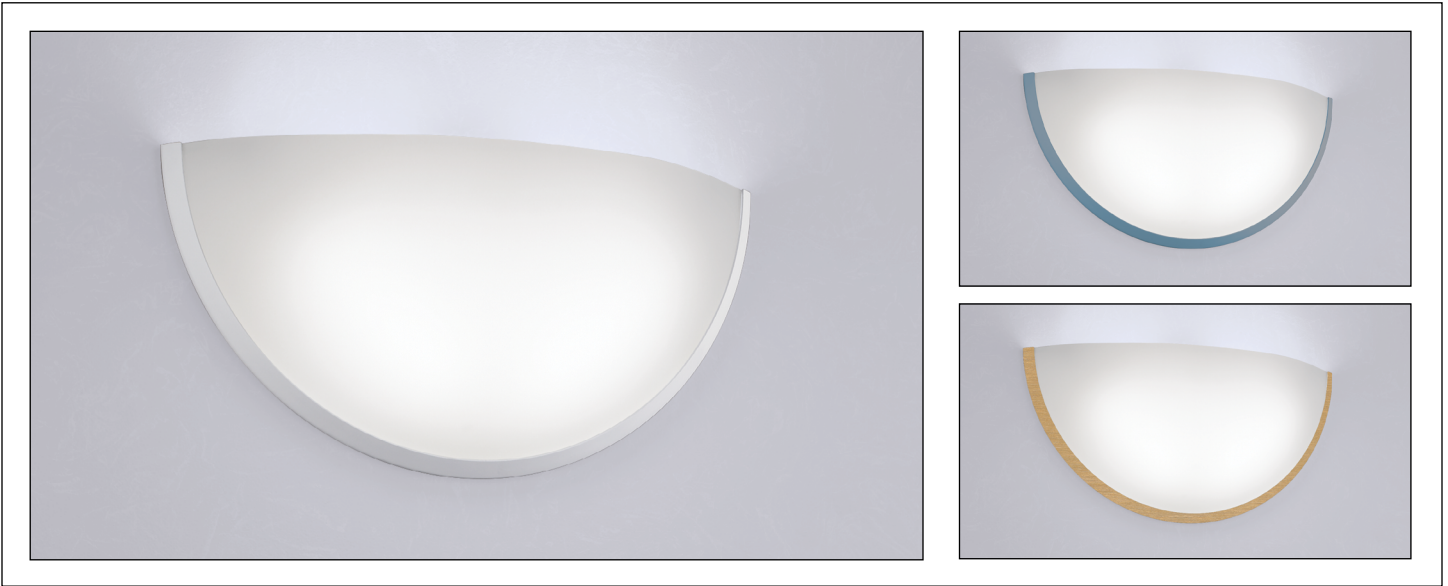

## DIMENSIONS

W = Width H = Height D = Depth

W	18"	(457 mm)
H	8-7/8"	(225 mm)
D	4"	(102 mm)

## FEATURES

- Integral driver
- Mounts to standard electrical junction box (by others) with provided hardware
- Thermally formed 1/8" thick white acrylic diffuser with matte finish; UV stable; UL-94 HB Flame Class rated
- 1/8" thick acrylic top lens standard
- Optional Hand-painted Alabaster Alternative diffuser
- Spun metal trim
- No VOC powder coat finish; Low VOC clear coat on metal finishes
- ETL listed for damp locations. Not suited for exterior applications