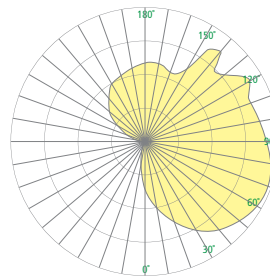

PHOTOMETRICS

ADA

XPS

ETL Listed

5 Year Warranty