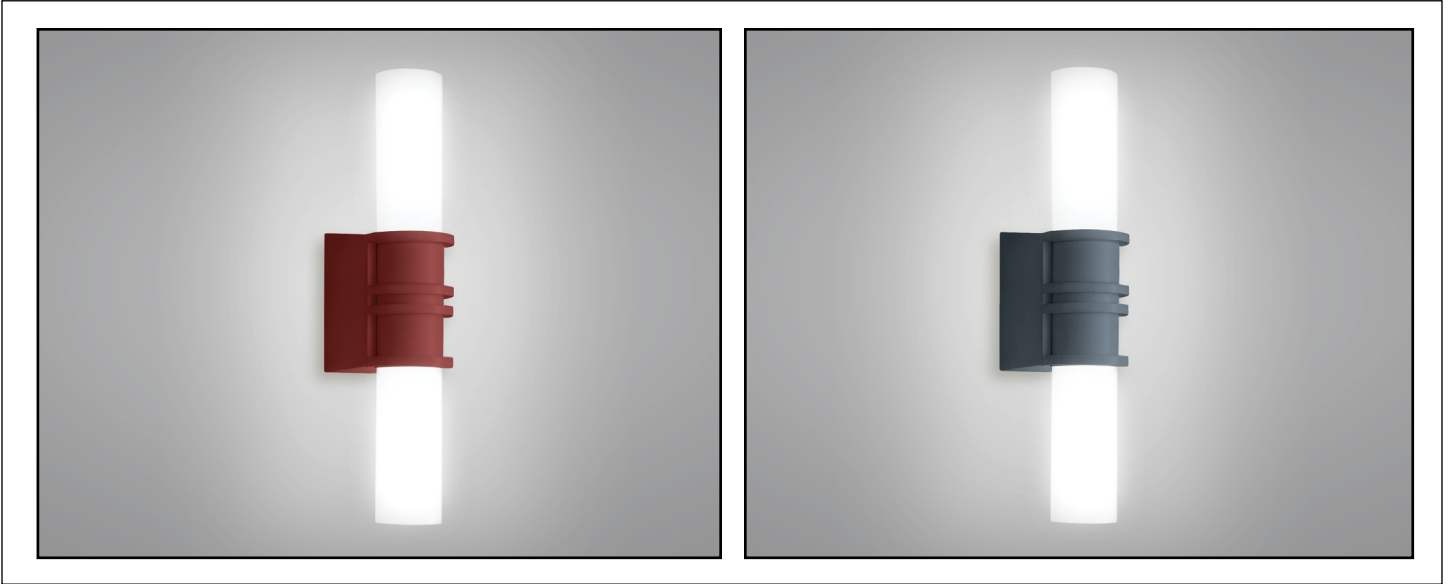

CB5112 MINI COLONNADE™

Center Bar Accent

Visalighting.com/products/Mini-Colonnade

Type: _____ Project: _____ Location: _____

DIMENSIONS

Depth is measured from wall to front of fixture

W = Width H = Height D = Depth

W	4-3/4"	(121 mm)
H	17"	(432 mm)
D	4"	(102 mm)

FEATURES

- Integral driver
- Modular design for replacement of LED source and driver
- Solid metal accent bars; die cast center bracket
- Extruded 1/8" thick white acrylic diffuser with matte finish
 - UV stable
 - UL-94 HB Flame Class rated
- No VOC powder coat paint; Low VOC clear coat on metal finishes
- ETL listed for damp locations. Not suited for exterior applications