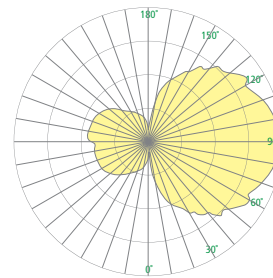

PHOTOMETRICS

ADA Compliant

XPS

ETL Listed

5 Year Warranty