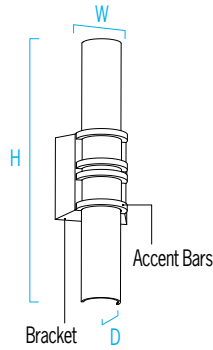

CB5112 MINI COLONNADE™

Center Bar Accent

Visalighting.com/products/Mini-Colonnade

Type: _____ Project: _____ Location: _____

DIMENSIONS

Depth is measured from wall to front of fixture

W = Width H = Height D = Depth

W	4-3/4"	(121 mm)
H	17"	(432 mm)
D	4"	(102 mm)

FEATURES

- Integral driver
- Modular design for replacement of LED source and driver
- Solid metal accent bars; die cast center bracket
- Extruded 1/8" thick white acrylic diffuser with matte finish
 - UV stable
 - UL-94 HB Flame Class rated
- No VOC powder coat paint; Low VOC clear coat on metal finishes
- ETL listed for damp locations. Not suited for exterior applications