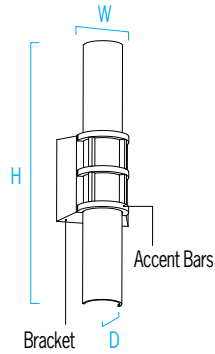

CB5114 MINI COLONNADE™

Cross Bar Accent

Visalighting.com/products/Mini-Colonnade

Type: _____ Project: _____ Location: _____

DIMENSIONS

Depth is measured from wall to front of fixture

W = Width H = Height D = Depth

W	4-3/4"	(121 mm)
H	17"	(432 mm)
D	4"	(102 mm)

FEATURES

- Integral driver
- Modular design for replacement of LED source and driver
- Solid metal accent bars; die cast center bracket
- Extruded 1/8" thick white acrylic diffuser with matte finish
 - UV stable
 - UL-94 HB Flame Class rated
- No VOC powder coat paint; Low VOC clear coat on metal finishes
- ETL listed for damp locations. Not suited for exterior applications