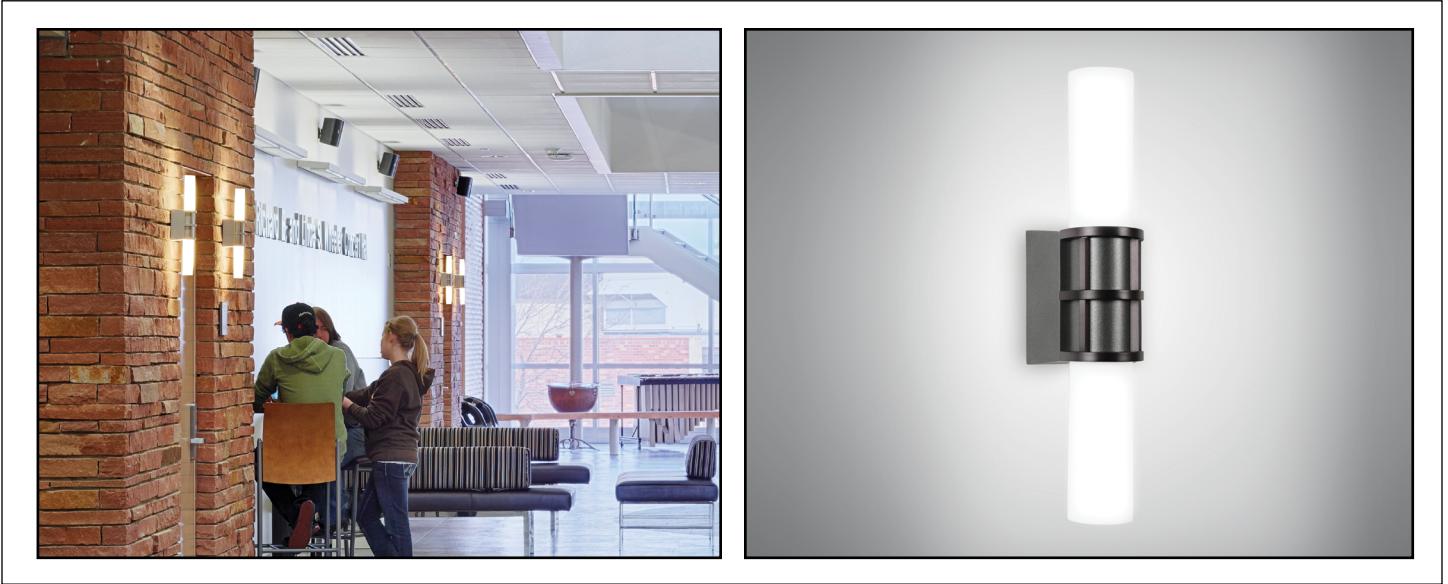

CB5114 MINI COLONNADE™

Cross Bar Accent

Visalighting.com/products/Mini-Colonnade

Type: _____ Project: _____ Location: _____

DIMENSIONS

Depth is measured from wall to front of fixture

W = Width H = Height D = Depth

W	4-3/4"	(121 mm)
H	17"	(432 mm)
D	4"	(102 mm)

FEATURES

- Integral driver
- Modular design for replacement of LED source and driver
- Solid metal accent bars; die cast center bracket
- Extruded 1/8" thick white acrylic diffuser with matte finish
 - UV stable
 - UL-94 HB Flame Class rated
- No VOC powder coat paint; Low VOC clear coat on metal finishes
- ETL listed for damp locations. Not suited for exterior applications