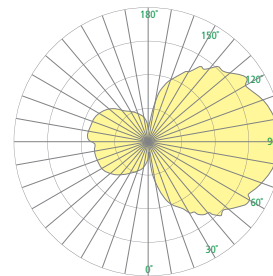

PHOTOMETRICS

ADA Compliant

XPS

ETL Listed

5 Year Warranty