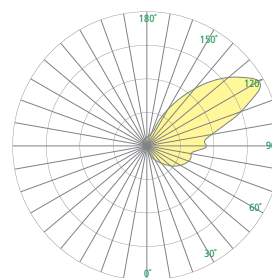

PHOTOMETRICS

ADA Compliant

XPS

ETL Listed

5 Year Warranty