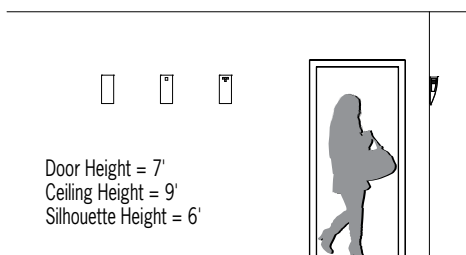

RELATIVE SCALE DRAWING