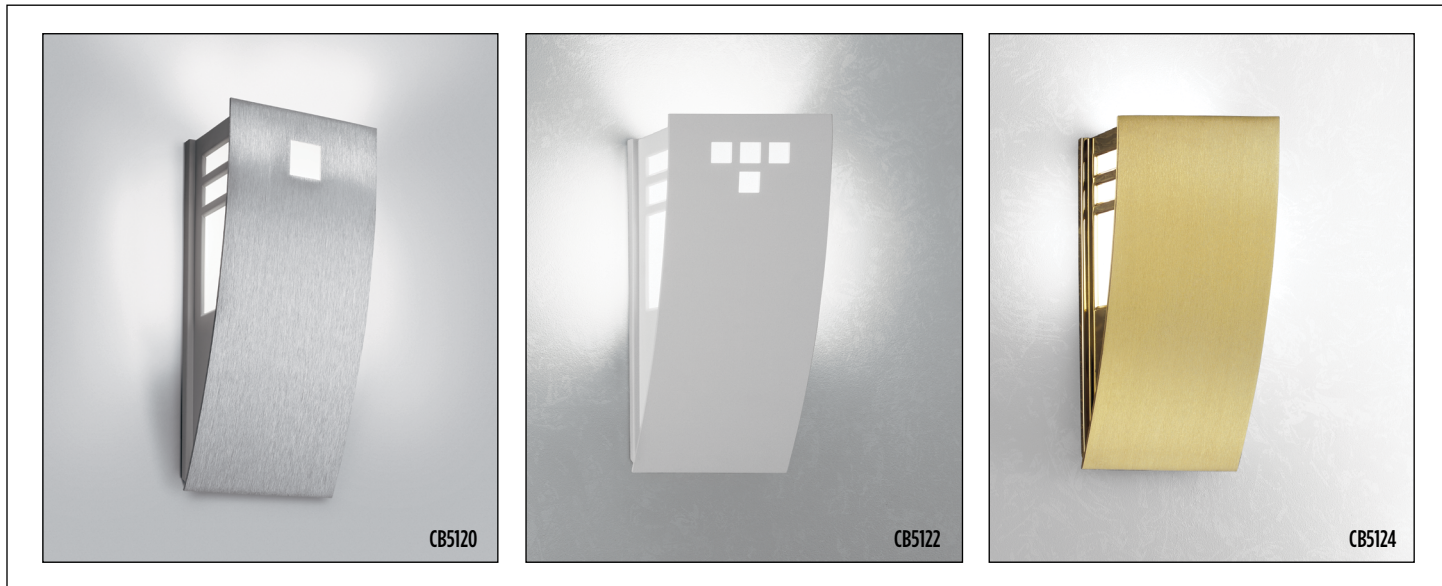

CYPRESS™

CB5120_CB5122_CB5124
13" Indoor

Visalighting.com/products/Cypress

Type: _____ Project: _____ Location: _____

DIMENSIONS¹

Depth is measured from wall to front of fixture

W = Width L = Length D = Depth

W	6"	(152 mm)
H	13-1/4"	(337 mm)
D	4"	(102 mm)

FEATURES

- Uplight or downlight application
- Surface mounts over a standard electrical junction box (by others)
- Clear tempered glass top lens
- 1/8" thick matte white acrylic diffuser
 - F1 rated, UV stable
 - UL-94 HB Flame Class rated
- Housing fabricated of heavy gauge welded and gasketed aluminum
- No VOC powder coat paint finish
- ETL listed for damp location. Not suitable for exterior applications