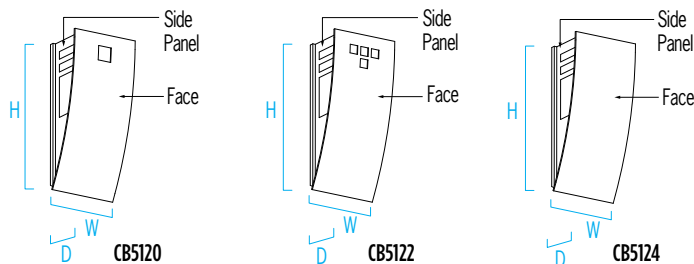

CYPRESS™

CB5120_CB5122_CB5124
13" Indoor

Visalighting.com/products/Cypress

Type: _____ Project: _____ Location: _____

DIMENSIONS¹

Depth is measured from wall to front of fixture

W = Width L = Length D = Depth

W	6"	(152 mm)
H	13-1/4"	(337 mm)
D	4"	(102 mm)

FEATURES

- Uplight or downlight application
- Surface mounts over a standard electrical junction box (by others)
- Clear tempered glass top lens
- 1/8" thick matte white acrylic diffuser
 - F1 rated, UV stable
 - UL-94 HB Flame Class rated
- Housing fabricated of heavy gauge welded and gasketed aluminum
- No VOC powder coat paint finish
- ETL listed for damp location. Not suitable for exterior applications