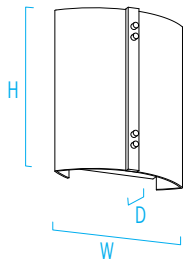

## 11" Sconce

[Visalighting.com/products/Basics](http://Visalighting.com/products/Basics)

Type: \_\_\_\_\_ Project: \_\_\_\_\_ Location: \_\_\_\_\_

RBT Trim Option

### DIMENSIONS

Depth is measured from wall to front of fixture

W = Width H = Height D = Depth

W	9"	(229 mm)
H	10-3/4"	(273 mm)
D	4"	(102 mm)