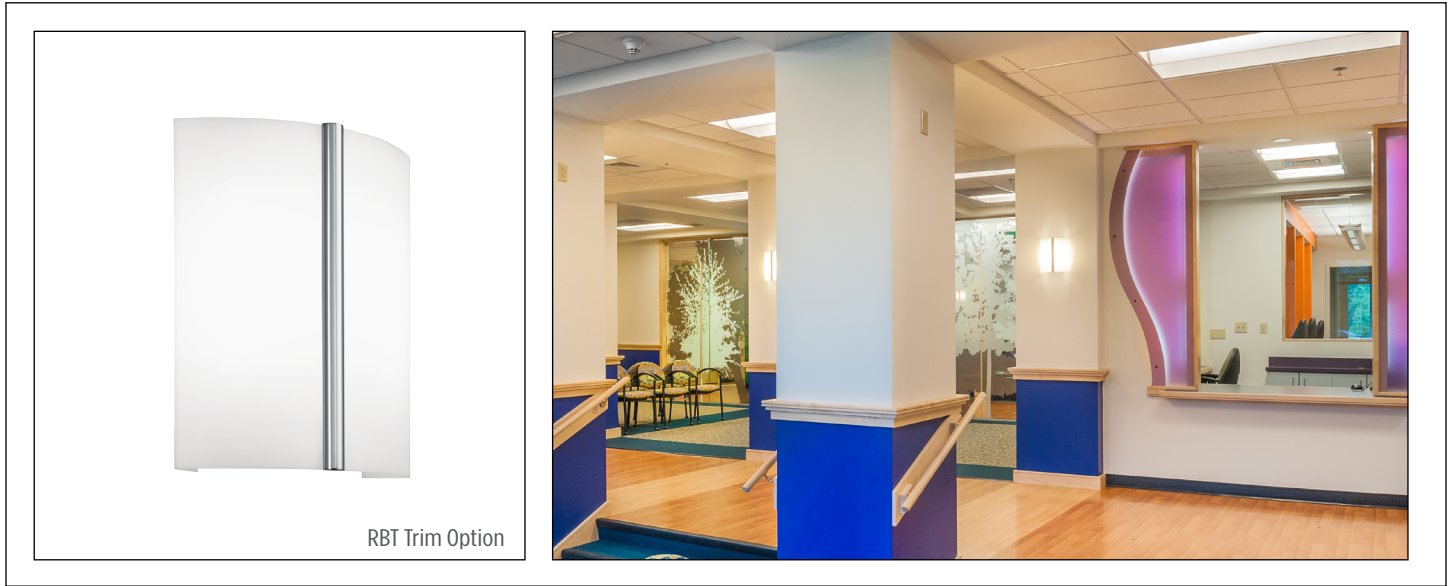

CB5142 BASICS™

11" Sconce

Visalighting.com/products/Basics

Type: _____ Project: _____ Location: _____

RBT Trim Option

DIMENSIONS

Depth is measured from wall to front of fixture

W = Width H = Height D = Depth

W	9"	(229 mm)
H	10-3/4"	(273 mm)
D	4"	(102 mm)

FEATURES

- Integral driver
- Mounts over standard electrical junction box (by others) with provided hardware
- Heavy gauge fabricated metal backbox and end caps (end caps painted black); solid machined metal vertical accent bar
- Wrap around extruded 1/8" thick white acrylic diffuser with matte finish
  - UV stable
  - UL-94HB flame class rated
- Optional specialty diffuser materials available, including some Lumicor®
- No VOC powder coat paint finish; Low VOC clear coat on metal finishes
- ETL listed for damp locations. Not suited for exterior applications