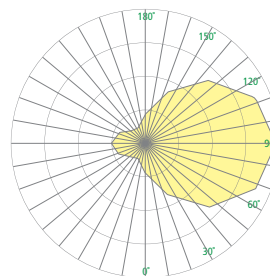

PHOTOMETRICS

XPS

ADA Compliant

ETL Listed

5 Year Warranty