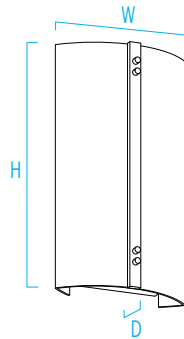

CB5143 BASICS™

16" Sconce

[Visalighting.com/products/Basics](https://visalighting.com/products/Basics)

Type: _____ Project: _____ Location: _____

DIMENSIONS

Depth is measured from wall to front of fixture

W = Width H = Height D = Depth

W	9" (229 mm)
H	16" (406 mm)
D	4" (102 mm)

FEATURES

- Integral driver
- Mounts over standard electrical junction box (by others) with provided hardware
- Heavy gauge fabricated metal backbox and end caps (end caps painted black); solid machined metal vertical accent bar
- Wrap around extruded 1/8" thick white acrylic diffuser with matte finish
 - UV stable
 - UL-94HB flame class rated
- Optional specialty diffuser materials available, including some Lumicor®
- No VOC powder coat paint finish; Low VOC clear coat on metal finishes
- ETL listed for damp locations. Not suited for exterior applications