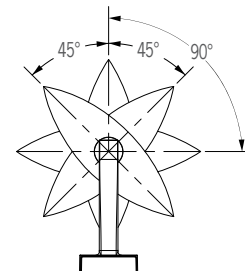

FIELD ADJUSTABLE AIMING ANGLES (PLAN VIEW)