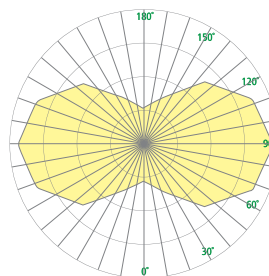

CB5301 AIR FOIL™

51" Indoor Wall Sconce with downlight option

VisaLighting.com/products/Air-Foil

Type: _____ Project: _____ Location: _____

DIMENSIONS

Depth is measured from wall to front of fixture

W = Width H = Height D = Depth

W 7-1/4" (184 mm)
 H 51" (1295 mm)
 D 18-1/2" (470 mm)

Body Bottom View

FEATURES

- Integral driver
- Modular design for replacement of source and driver
- Optional recessed downlight with high and low lumen input
- Edge lit trim
- Color changing RGB is DMX compatible (controls by others)
- Four field adjustable aiming angles
- Matte white acrylic diffuser
- Optional specialty diffuser materials available, including Vara Kamin's Impressions of Light® images which are replicated from Kamin's original works of art
- No VOC powder coat paint finish; Low VOC clear coat on metal finishes
- ETL listed for damp locations. Not recommended for exterior applications

RELATIVE SCALE DRAWING

Door Height = 7'
 Ceiling Height = 14'
 Silhouette Height = 6'

PHOTOMETRICS

ETL Listed

5 Year Warranty

CB5301 AIR FOIL (cont.)

51" Indoor Wall Sconce with downlight option

Fill in shaded boxes using information listed below