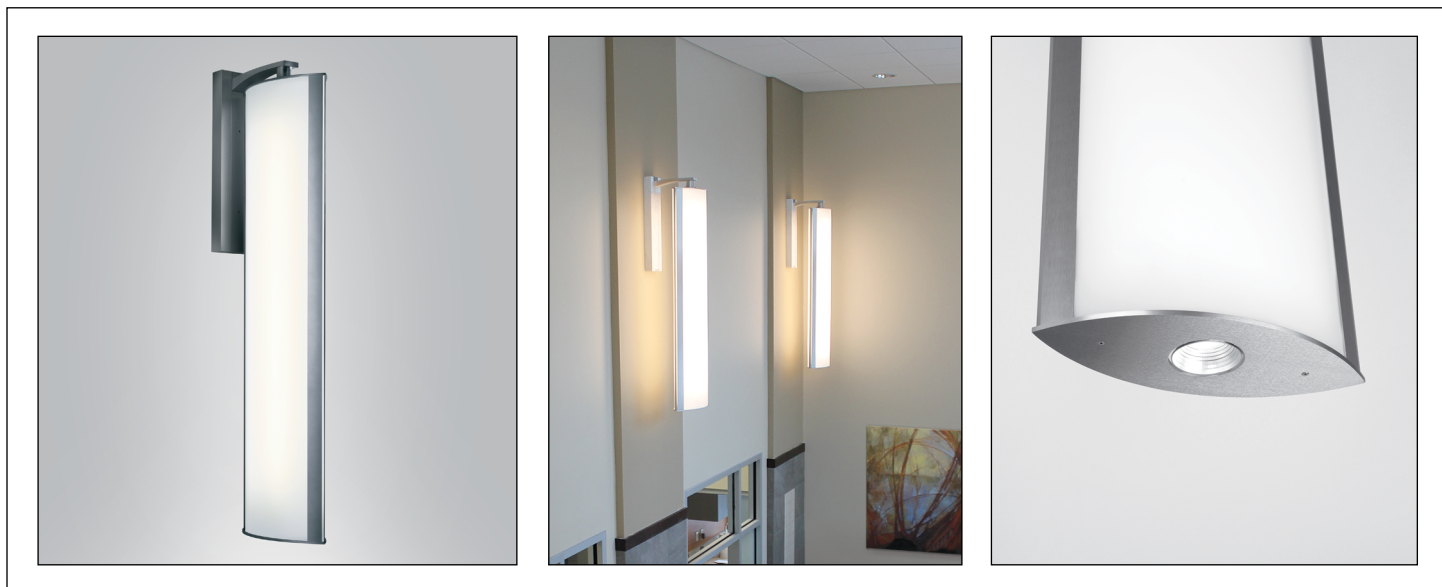

CB5301 AIR FOIL™

51" Indoor Wall Sconce with downlight option

VisaLighting.com/products/Air-Foil

Type: _____ Project: _____ Location: _____

DIMENSIONS

Depth is measured from wall to front of fixture

W = Width H = Height D = Depth

W 7-1/4" (184 mm)
 H 51" (1295 mm)
 D 18-1/2" (470 mm)

Body Bottom View

FEATURES

- Integral driver
- Modular design for replacement of source and driver
- Optional recessed downlight with high and low lumen input
- Edge lit trim
- Color changing RGB is DMX compatible (controls by others)
- Four field adjustable aiming angles
- Matte white acrylic diffuser
- Optional specialty diffuser materials available, including Vara Kamin's Impressions of Light® images which are replicated from Kamin's original works of art
- No VOC powder coat paint finish; Low VOC clear coat on metal finishes
- ETL listed for damp locations. Not recommended for exterior applications

RELATIVE SCALE DRAWING

Door Height = 7'
 Ceiling Height = 14'
 Silhouette Height = 6'

PHOTOMETRICS

ETL Listed

5 Year Warranty

CB5301 AIR FOIL (cont.)

51" Indoor Wall Sconce with downlight option

Fill in shaded boxes using information listed below