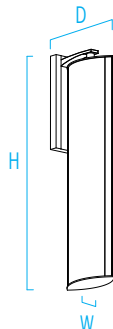

CB5301 AIR FOIL™

51" Indoor Wall Sconce with downlight option

VisaLighting.com/products/Air-Foil

Type: _____ Project: _____ Location: _____

DIMENSIONS

Depth is measured from wall to front of fixture

W = Width H = Height D = Depth

W 7-1/4" (184 mm)
 H 51" (1295 mm)
 D 18-1/2" (470 mm)

Body Bottom View

FEATURES

- Integral driver
- Modular design for replacement of source and driver
- Optional recessed downlight with high and low lumen input
- Edge lit trim
- Color changing RGB is DMX compatible (controls by others)
- Four field adjustable aiming angles
- Matte white acrylic diffuser
- Optional specialty diffuser materials available, including Vara Kamin's Impressions of Light® images which are replicated from Kamin's original works of art
- No VOC powder coat paint finish; Low VOC clear coat on metal finishes
- ETL listed for damp locations. Not recommended for exterior applications

RELATIVE SCALE DRAWING

Door Height = 7'
 Ceiling Height = 14'
 Silhouette Height = 6'

PHOTOMETRICS

ETL Listed

5 Year Warranty

CB5301 AIR FOIL (cont.)

51" Indoor Wall Sconce with downlight option

Fill in shaded boxes using information listed below