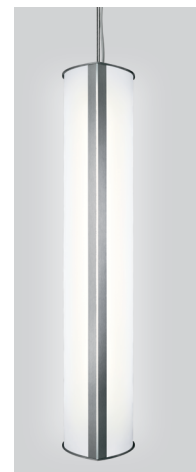

CB5301 AIR FOIL™

51" Indoor Wall Sconce with downlight option

VisaLighting.com/products/Air-Foil

Type: _____ Project: _____ Location: _____

DIMENSIONS

Depth is measured from wall to front of fixture

W = Width H = Height D = Depth

W 7-1/4" (184 mm)
 H 51" (1295 mm)
 D 18-1/2" (470 mm)

Body Bottom View

FEATURES

- Integral driver
- Modular design for replacement of source and driver
- Optional recessed downlight with high and low lumen input
- Edge lit trim
- Color changing RGB is DMX compatible (controls by others)
- Four field adjustable aiming angles
- Matte white acrylic diffuser
- Optional specialty diffuser materials available, including Vara Kamin's Impressions of Light® images which are replicated from Kamin's original works of art
- No VOC powder coat paint finish; Low VOC clear coat on metal finishes
- ETL listed for damp locations. Not recommended for exterior applications

RELATIVE SCALE DRAWING

Door Height = 7'
 Ceiling Height = 14'
 Silhouette Height = 6'

PHOTOMETRICS

ETL Listed

5 Year Warranty

CB5301 AIR FOIL (cont.)

51" Indoor Wall Sconce with downlight option

Fill in shaded boxes using information listed below

EDGE LIT TRIM

CB5301 AIR FOIL (cont.)

51" Indoor Wall Sconce with downlight option

AIR FOIL PRODUCT FAMILY

Indoor Wall Sconce	51" with downlight option	• CB5301
	55"	• CB5303
Pendant	48" H x 16" W	• CP5301
	48" H x 24" W	• CP5311
	48" H x 36" W	• CP5321
	24" H x 16" W	• CP5393
	36" H x 16" W	• CP5395
Outdoor Wall Sconce	55"	• OW5303