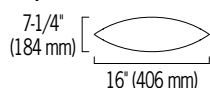

CB5301 AIR FOIL™

51" Indoor Wall Sconce with downlight option

VisaLighting.com/products/Air-Foil

Type: _____ Project: _____ Location: _____

DIMENSIONS

Depth is measured from wall to front of fixture

W = Width H = Height D = Depth

W 7-1/4" (184 mm)
 H 51" (1295 mm)
 D 18-1/2" (470 mm)

Body Bottom View

FEATURES

- Integral driver
- Modular design for replacement of source and driver
- Optional recessed downlight with high and low lumen input
- Edge lit trim
- Color changing RGB is DMX compatible (controls by others)
- Four field adjustable aiming angles
- Matte white acrylic diffuser
- Optional specialty diffuser materials available, including Vara Kamin's Impressions of Light® images which are replicated from Kamin's original works of art
- No VOC powder coat paint finish; Low VOC clear coat on metal finishes
- ETL listed for damp locations. Not recommended for exterior applications

RELATIVE SCALE DRAWING

Door Height = 7'
 Ceiling Height = 14'
 Silhouette Height = 6'

PHOTOMETRICS

ETL Listed

5 Year Warranty

CB5301 AIR FOIL (cont.)

51" Indoor Wall Sconce with downlight option

Fill in shaded boxes using information listed below