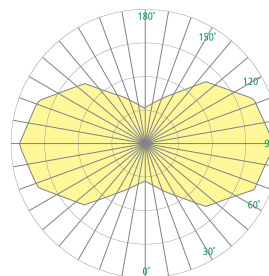

PHOTOMETRICS

ETL Listed

5 Year Warranty