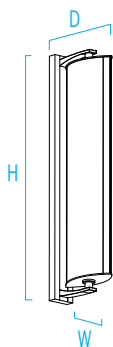

# CB5303 AIR FOIL™

55" Indoor Wall Sconce

[VisaLighting.com/products/Air-Foil](http://VisaLighting.com/products/Air-Foil)

Type: \_\_\_\_\_ Project: \_\_\_\_\_ Location: \_\_\_\_\_

## DIMENSIONS

Depth is measured from wall to front of fixture.  
 Fixture must be mounted a minimum of 48" above floor for serviceability

W = Width H = Height D = Depth

W	7-1/4"	(184 mm)
H	55"	(1397 mm)
D	18-1/2"	(470 mm)

Body Bottom View

## RELATIVE SCALE DRAWING

Door Height = 7'  
 Ceiling Height = 14'  
 Silhouette Height = 6'