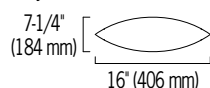

DIMENSIONS

Depth is measured from wall to front of fixture.
Fixture must be mounted a minimum of 48" above floor for serviceability

W = Width H = Height D = Depth

W	7-1/4"	(184 mm)
H	55"	(1397 mm)
D	18-1/2"	(470 mm)

Body Bottom View

FEATURES

- Integral driver
- Modular design for replacement of source and driver
- Edge lit trim
- Color changing RGB is DMX compatible (controls by others)
- Four field adjustable aiming angles
- Matte white acrylic diffuser
- Optional specialty diffuser materials available, including Vara Kamin's Impressions of Light® images which are replicated from Kamin's original works of art
- No VOC powder coat paint finish; Low VOC clear coat on metal finishes
- ETL listed for damp locations. Not recommended for exterior applications