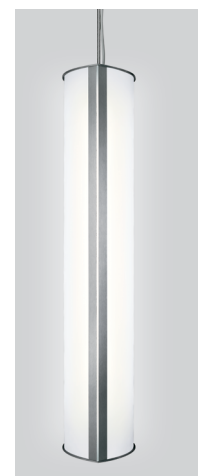

EDGE LIT TRIM

OPTION³

▲ Option availability may be interdependent with Other Options

DCC	Damp clear coat for metal finishes (required for 5 year warranty when used in damp locations)