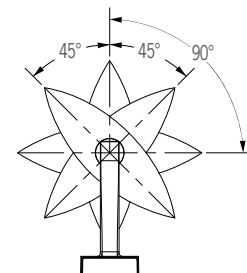

CB5303 AIR FOIL (cont.)

55" Indoor Wall Sconce

Fill in shaded boxes using information listed below

CB5303		MVOLT			
MODEL	SOURCE¹ L30K L35K L40K RGB	VOLTAGE MVOLT	FINISH See last page for finish order codes	DIFFUSER OPTIONS² VKMD VKMM VKPG VKSS	OPTION³ DCC

SOURCE¹ (Select one)

Dimmable 0-10V to 1%, Minimum 80CRI, within 3-step MacAdam

Source	CCT	Delivered Lumens	Power (Watts)
L30K	3000K	5900	49
L35K	3500K		49
L40K	4000K	6100	49
RGB			77

FIELD ADJUSTABLE AIMING ANGLES (PLAN VIEW)

VOLTAGE

MVOLT	120-277V, 50/60 Hz