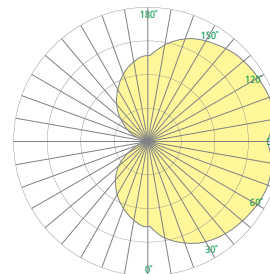

PHOTOMETRICS

XPS

ADA Compliant

ETL Listed

5 Year Warranty