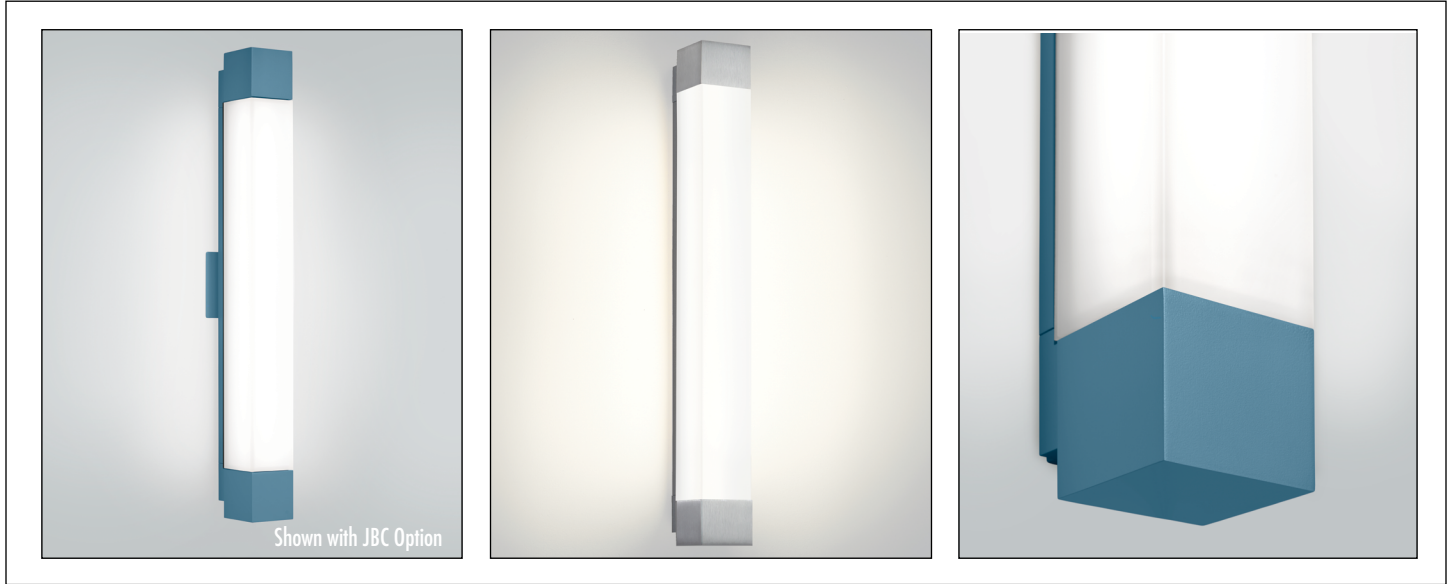

SHINE™

CB5513_CB5515_CB5517 Indoor

[Visalighting.com/products/Shine](https://visalighting.com/products/Shine)

Type: _____ Project: _____ Location: _____

DIMENSIONS¹

Depth is measured from wall to front of fixture

W = Width L = Length D = Depth

Model	CB5513	CB5515	CB5517
L	28" (711 mm)	42-1/2" (1080 mm)	52-1/2" (1334 mm)
W	3" (76 mm)		
D	4" (102 mm)		
D with JBC option	4-1/4" (108 mm)		

FEATURES

- Integral high power factor electronic driver
- Modular design for replacement of LED source and driver
- Vertical or horizontal mounting
- Surface mount to 2x4 junction box. Optional junction box cover (JBC option) available for 4" junction box
- Cast and extruded aluminum construction
- Frosted 1/8" high impact grade acrylic
- No VOC powder coat paint finish
- ETL listed for damp locations