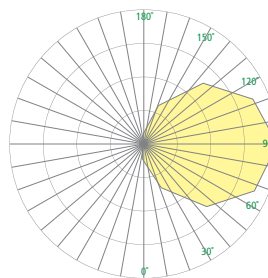

PHOTOMETRICS

XPS

ETL Listed

5 Year Warranty