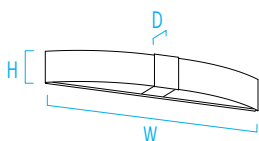

CB6456 BOWE™

33" Sconce

Visalighting.com/products/Bowe

Type: _____ Project: _____ Location: _____

DIMENSIONS

Depth is measured from wall to front of fixture

W = Width H = Height D = Depth

W	33"	(838 mm)
H	4-3/4"	(121 mm)
D	5-1/2"	(140 mm)