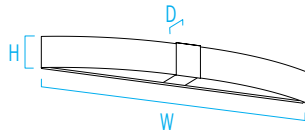

CB6458 BOWE™

41" Sconce

Visalighting.com/products/Bowe

Type: _____ Project: _____ Location: _____

DIMENSIONS

Depth is measured from wall to front of fixture

W = Width H = Height D = Depth

W	41"	(1041 mm)
H	4-3/4"	(121 mm)
D	5-1/2"	(140 mm)

FEATURES

- Integral driver
- Modular design for replacement of LED source and driver
- Optional 90+ CRI (delivered lumens reduced by 15%)
- Mounts over standard electrical junction box (by others) with provided hardware
- Heavy gauge fabricated metal backbox; 1/8" thick solid metal center trim plate
- Fabricated 1/8" thick white acrylic diffuser with matte finish is standard
 - UV stable
 - UL-94HB flame class rated
- Optional specialty diffuser materials, including some Lumicor® materials
- No VOC powder coat paint finish; Low VOC clear coat on metal finishes
- ETL listed for damp locations. Not suitable for exterior applications.