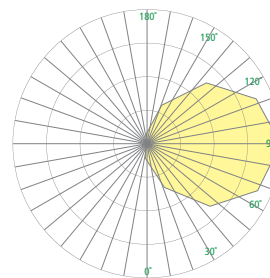

PHOTOMETRICS

XPS

ETL Listed

5 Year Warranty