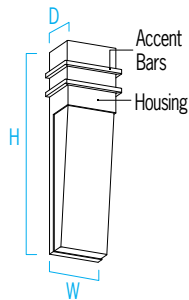

CB6471 WEDGE™

Visalighting.com/products/Wedge

Type: _____ Project: _____ Location: _____

DIMENSIONS

Depth is measured from wall to front of fixture

W = Width H = Height D = Depth

W	5-1/2"	(140 mm)
H	18-3/4"	(476 mm)
D	4"	(102 mm)