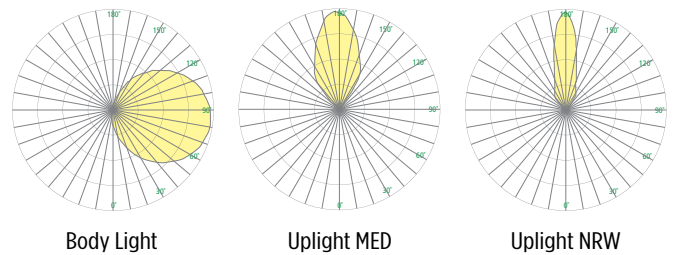

PHOTOMETRICS

ADA Compliant

XPS

ETL Listed

5 Year Warranty