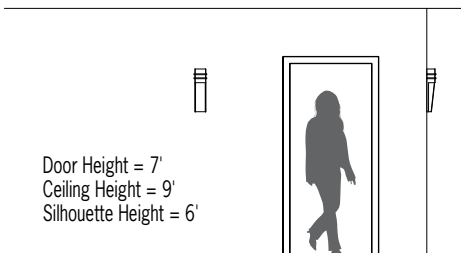

RELATIVE SCALE DRAWING