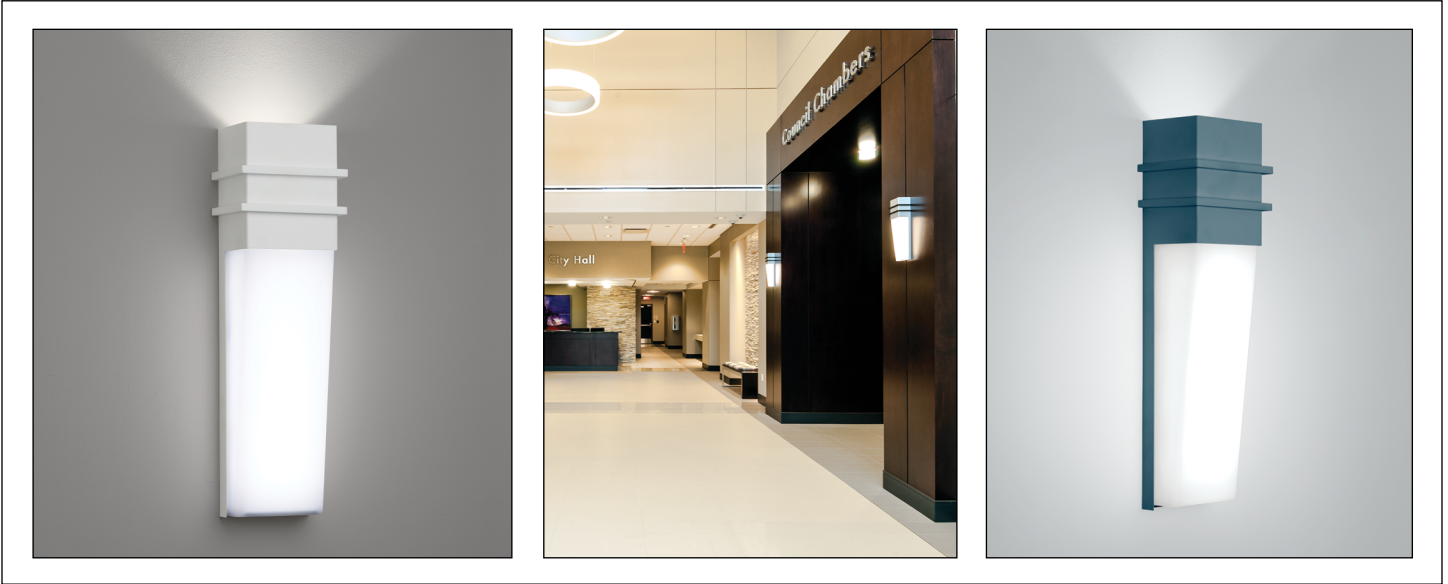

CB6471 WEDGE™

Visalighting.com/products/Wedge

Type: _____ Project: _____ Location: _____

DIMENSIONS

Depth is measured from wall to front of fixture

W = Width H = Height D = Depth

W	5-1/2"	(140 mm)
H	18-3/4"	(476 mm)
D	4"	(102 mm)

FEATURES

- Integral driver
- Modular design for replacement of source and driver
- Wired for dual circuit discrete operation
- Mounts to standard electrical junction box (by others) with provided hardware
- Heavy gauge fabricated metal housing; Solid metal accent bars
- Thermally formed 1/8" thick white acrylic diffuser with matte finish
 - UV stable
 - UL-94 HB Flame Class rated
- No VOC powder coat paint; Low VOC clear coat on metal finishes
- ETL listed for damp locations. Not suited for exterior application