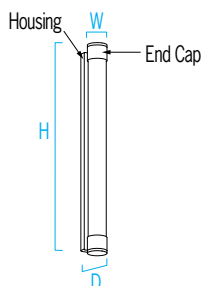

## 36" Length

[Visalighting.com/products/Asta](http://Visalighting.com/products/Asta)

Type: \_\_\_\_\_ Project: \_\_\_\_\_ Location: \_\_\_\_\_

### DIMENSIONS<sup>1</sup>

Depth is measured from wall to front of fixture

W = Width    L = Length    D = Depth

W	3-1/4"	(83 mm)
L	35-3/4"	(908 mm)
D	4-7/8"	(124 mm)