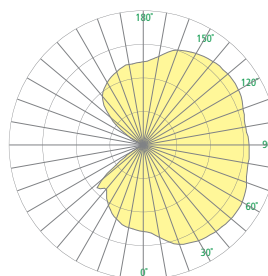

PHOTOMETRICS

XPS

ETL Listed

5 Year Warranty