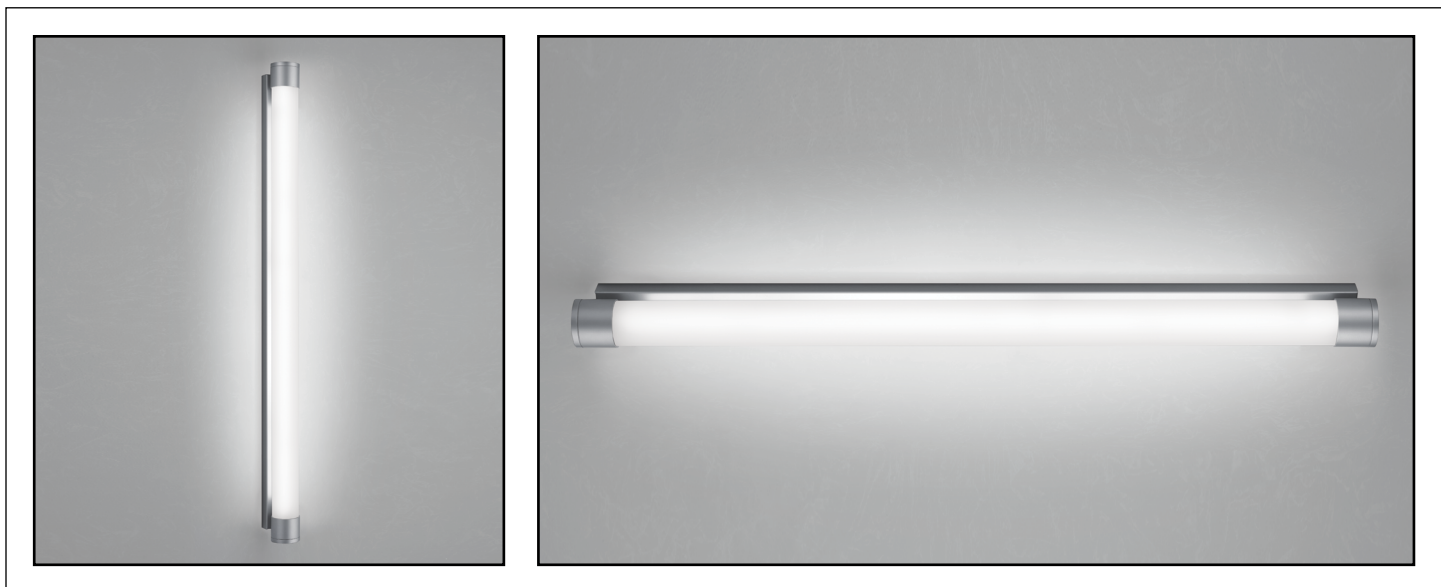

### DIMENSIONS<sup>1</sup>

Depth is measured from wall to front of fixture

W = Width    L = Length    D = Depth

W	3-1/4"	(83 mm)
L	35-3/4"	(908 mm)
D	4-7/8"	(124 mm)

### FEATURES

- Integral driver
- Modular design for replacement of LED source and driver
- Can be mounted in vertical or horizontal orientation to a 2 X 4 single gang junction box with provided hardware
- Heavy gauge fabricated metal backbox; diecast end caps
- Extruded 1/8" thick white acrylic diffuser with matte finish
  - UV stable
  - UL-94 HB Flame Class rated
- No VOC powder coat paint finish; Low VOC clearcoat on metal finishes
- ETL listed for damp locations. Not suited for exterior applications