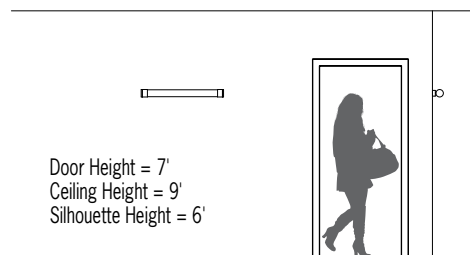

RELATIVE SCALE DRAWING