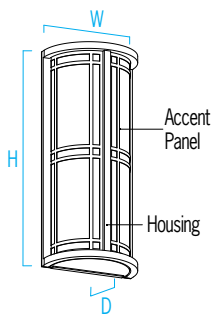

MIDLAND ARTS™

CB6531 (ADA) and CB6533 Sconces

[Visalighting.com/products/Midland-Arts](https://visalighting.com/products/Midland-Arts)

Type: _____ Project: _____ Location: _____

DIMENSIONS†

Depth is measured from wall to front of fixture

W = Width H = Height D = Depth

	CB6531 (ADA)	CB6533
W	7-1/4" (184 mm)	9-1/4" (235 mm)
H	15" (381 mm)	20" (508 mm)
D	4" (102 mm)	4-5/8" (117 mm)

FEATURES

- Integral driver
- Modular design for replacement of LED source and driver
- Mounts to standard electrical junction box (by others) with provided hardware
- Solid metal bar trim, rolled diffuser accent panel creates a three dimensional effect
- Top and bottom lens are standard
- Extruded 1/8" thick white acrylic diffuser with matte finish
 - UV stable
 - UL-94 HB Flame Class rated
- Optional specialty diffuser material available
- No VOC powder coat paint; Low VOC clear coat on metal finishes
- ETL listed for damp locations. Not suitable for exterior applications