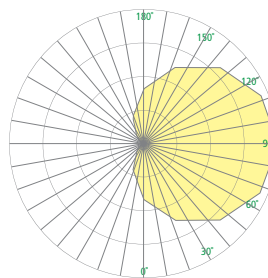

PHOTOMETRICS

ADA Compliant
(CB6531)

XPS

ETL Listed

5 Year Warranty