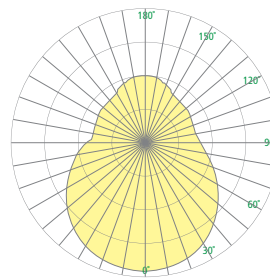

PHOTOMETRICS

XPS

ETL Listed

5 Year Warranty