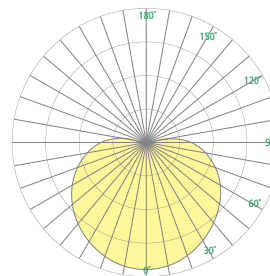

PHOTOMETRICS