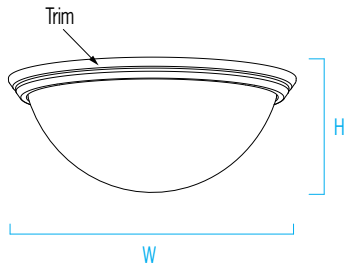

## 26" Surface Mount Ceiling Unit, Deep Bowl

[Visalighting.com/products/Carlton](http://Visalighting.com/products/Carlton)

Type: \_\_\_\_\_ Project: \_\_\_\_\_ Location: \_\_\_\_\_

### DIMENSIONS

W = Width	H = Height
W 26-1/2" (673 mm)	
H 10-1/8" (257 mm)	