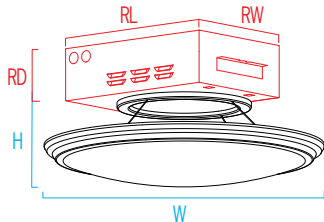

CM1676 OVATION™

27" Carlton Trim

Visalighting.com/products/Ovation

Type: _____ Project: _____ Location: _____

DIMENSIONS

W = Width H = Height

RW = Recessed Width RL = Recessed Length RD = Recessed Depth

W	27-1/8" (689 mm)	RD	5-1/4" (133 mm)
X	8-1/4" (210 mm)	RL	17" (432 mm)
		RW	12" (305 mm)

FEATURES

- Integral driver
- Pendant appearance for low ceiling applications
- Shallow 5-7/8" depth recessed housing rated for through-circuit wiring
- Regressed high transmission flat prismatic glass lens
- Hanger bars and hardware provided for complete installation
- Heavy gauge spun metal trim
- Ceiling trim is always painted white
- Suspension rods are always stainless steel
- Thermally formed 1/8" thick white acrylic diffuser with matte finish
 - UV stable
 - UL-94 HB Flame Class rated
- No VOC powder coat paint; Low VOC clear coat on metal finishes
- ETL listed for damp locations. Not suited for exterior applications