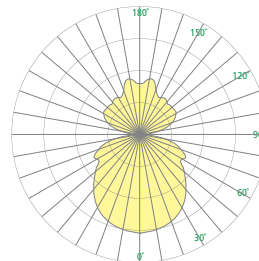

PHOTOMETRICS