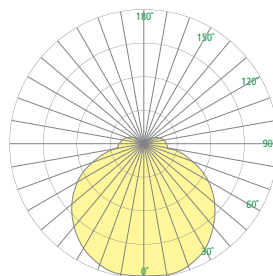

CM1731 CAPITOL™

13" Cross Bar Accent

Visalighting.com/products/Capitol

Type: _____ Project: _____ Location: _____

DIMENSIONS

W = Width H = Height

W 13-1/8" (334 mm)
H 5-5/8" (143 mm)

FEATURES

RELATIVE SCALE DRAWING

PHOTOMETRICS

XPS

ETL Listed

5 Year Warranty

CM1731 CAPITOL (cont.)

13" Cross Bar Accent

Fill in shaded boxes using information listed below