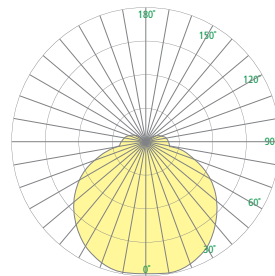

CM1733 CAPITOL™

17" Cross Bar Accent

Visalighting.com/products/Capitol

Type: _____ Project: _____ Location: _____

DIMENSIONS

W = Width H = Height

W 17-3/8" (660 mm)
H 6-3/4" (171 mm)

FEATURES

RELATIVE SCALE DRAWING

PHOTOMETRICS

XPS

ETL Listed

5 Year Warranty

CM1733 CAPITOL (cont.)

17" Cross Bar Accent

Fill in shaded boxes using information listed below