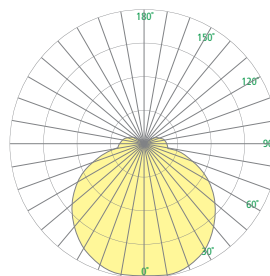

CM1735 CAPITOL™

13" No Cross Bar Accent

Visalighting.com/products/Capitol

Type: _____ Project: _____ Location: _____

DIMENSIONS

W = Width H = Height

W 13-1/8" (334 mm)
H 5-5/8" (143 mm)

FEATURES

RELATIVE SCALE DRAWING

PHOTOMETRICS

XPS

ETL Listed

5 Year Warranty

CM1735 CAPITOL (cont.)

13" No Cross Bar Accent

Fill in shaded boxes using information listed below