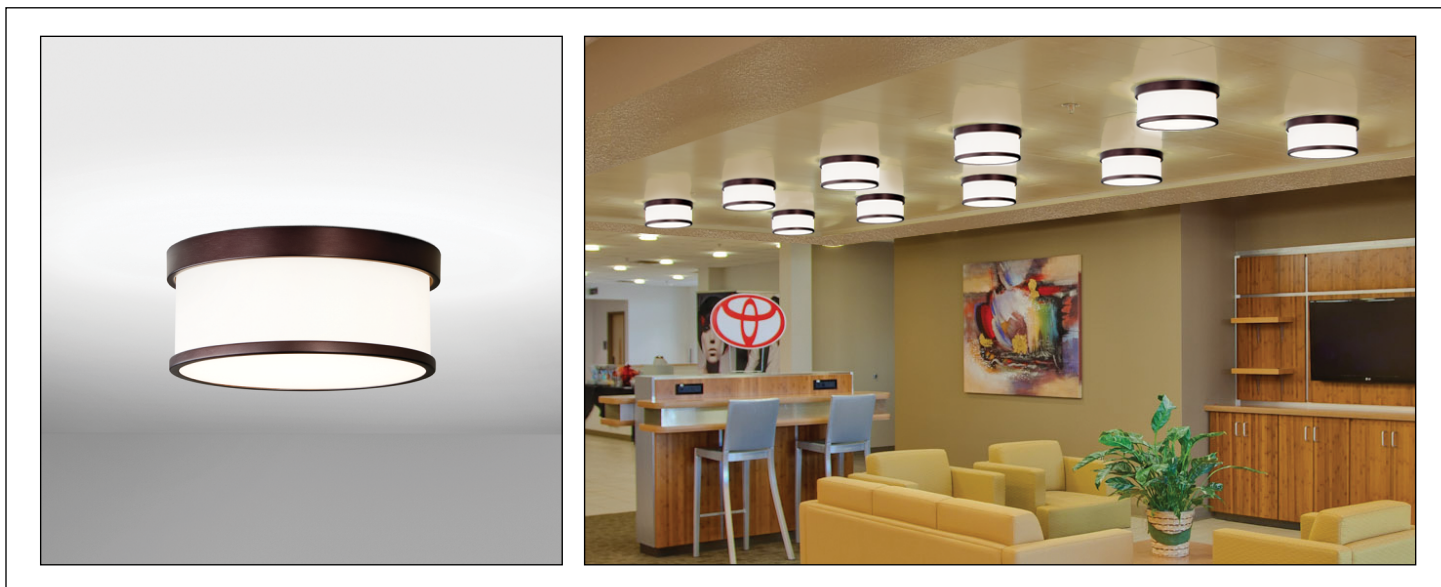

CM1735 CAPITOL™

13" No Cross Bar Accent

Visalighting.com/products/Capitol

Type: _____ Project: _____ Location: _____

DIMENSIONS

W = Width H = Height

W 13-1/8" (334 mm)
H 5-5/8" (143 mm)

FEATURES

- Integral driver
- Modular design for replacement of LED source and driver
- Easy toolless bowl cleaning
- Mounts to standard electrical junction box (by others)
- 1/8" thick white acrylic diffuser with matte finish, UV stable
- No VOC powder coat paint finish; Low VOC clear coat on metal finishes
- ETL listed for damp locations