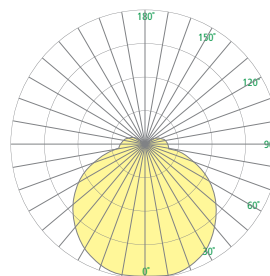

CM1737 CAPITOL™

17" No Cross Bar Accent

Visalighting.com/products/Capitol

Type: _____ Project: _____ Location: _____

DIMENSIONS

W = Width H = Height

W 17-3/8" (660 mm)
H 6-3/4" (171 mm)

FEATURES

RELATIVE SCALE DRAWING

PHOTOMETRICS

XPS

ETL Listed

5 Year Warranty

CM1737 CAPITOL (cont.)

17" No Cross Bar Accent

Fill in shaded boxes using information listed below