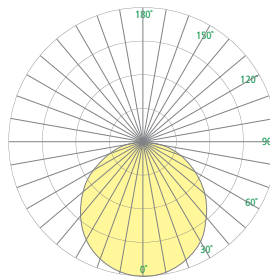

PHOTOMETRICS