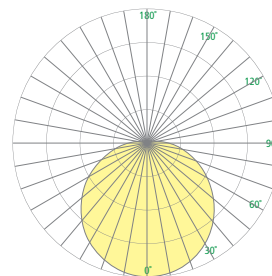

PHOTOMETRICS