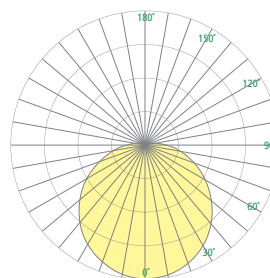

CM2040 CARLA™

20" Ceiling Mount

Visalighting.com/products/Carla

Type: _____ Project: _____ Location: _____

DIMENSIONS

DIA = Diameter H = Height

DIA 19-5/8" (498 mm)

H 5-3/4" (146 mm)

RELATIVE SCALE DRAWING

Door Height = 7'
Ceiling Height = 9'
Silhouette Height = 6'

PHOTOMETRICS

ETL Listed

5 Year Warranty

CM2040 CARLA (cont.)

20" Ceiling Mount

Fill in shaded boxes using information listed below