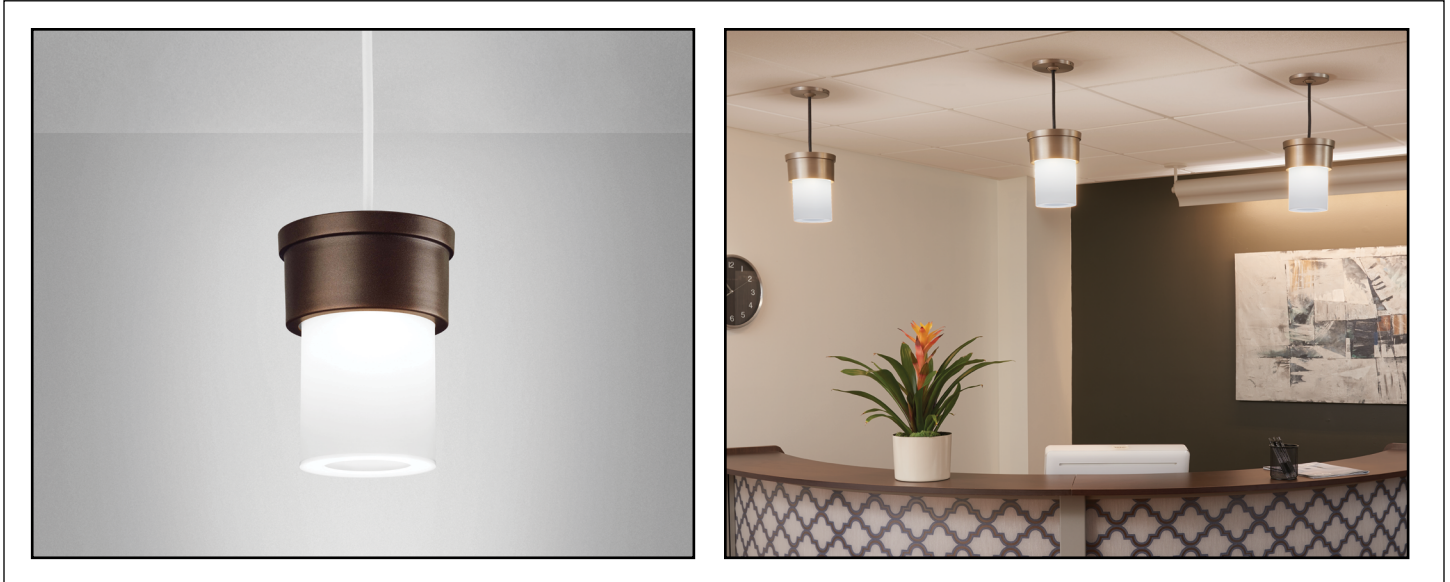

## DIMENSIONS<sup>3</sup>

OAH is the distance (in inches) from the bottom of the fixture to the ceiling plane. Example - OAH(24) indicates an overall fixture height of 24"

**▲ OAH must be specified**

W = Width X = Body Height OAH = Standard Overall Height