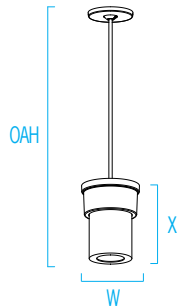

## DIMENSIONS<sup>3</sup>

OAH is the distance (in inches) from the bottom of the fixture to the ceiling plane. Example - OAH(24) indicates an overall fixture height of 24"

**▲ OAH must be specified**

W = Width X = Body Height OAH = Standard Overall Height

W 6" (152 mm)  
X 8-7/8" (225 mm)  
OAH 24" (610 mm)