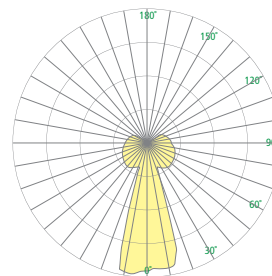

PHOTOMETRICS

XPS

ETL Listed

5 Year Warranty