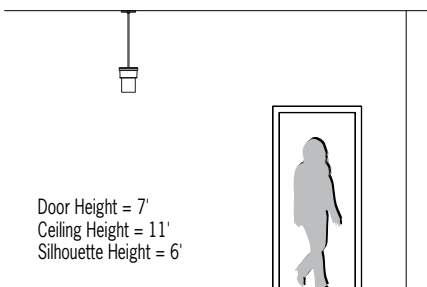

## DIMENSIONS<sup>3</sup>

OAH is the distance (in inches) from the bottom of the fixture to the ceiling plane. Example - OAH(24) indicates an overall fixture height of 24"

**▲ OAH must be specified**

W = Width X = Body Height OAH = Standard Overall Height

W 6" (152 mm)  
X 8-7/8" (225 mm)  
OAH 24" (610 mm)

## RELATIVE SCALE DRAWING