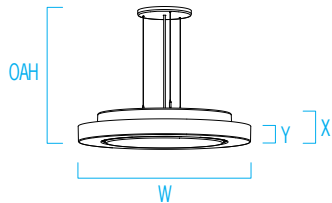

## DIMENSIONS <sup>1,5</sup>

OAH is the distance (in inches) from the bottom of the fixture to the ceiling plane.  
Example - OAH(24) indicates an overall fixture height of 24"

▲ OAH must be specified

W = Width OAH = Standard Overall Height X = Body Height Y = Rim Height

	CP2000-CBL	CP2002-CBL	CP2004-CBL
<b>W</b>	29" (737 mm)	39-1/2" (1003 mm)	49-1/2" (1257 mm)
<b>OAH</b>	24" (610 mm)	36" (914 mm)	48" (1219 mm)
<b>X</b>	5" (127 mm)	6-1/2" (165 mm)	7" (178 mm)
<b>Y</b>	2-5/8" (67 mm)		

## FEATURES

- Integral driver
- Modular design for replacement of LED source and driver
- Mounts to standard 4" octagonal junction box (**CP2000-CBL**)
- Mounts through 4" octagonal by 2-1/8" deep electrical junction box (by others) to structural blocking (by others) with provided hardware for ceiling slopes up to 45° from horizontal (**CP2002-CBL & CP2004-CBL**)
- Heavy gauge spun metal housing with upper lensed aperture to provide a luminous glow to reduce ceiling contrast
- Thermally formed 1/8" thick white acrylic diffuser with matte finish
  - UV stable
- Optional 1/8" thick impact resistant polycarbonate clear lens cover
- No VOC powder coat paint; Low VOC clear coat for metal finishes
- ETL listed for damp locations. Not suitable for exterior applications