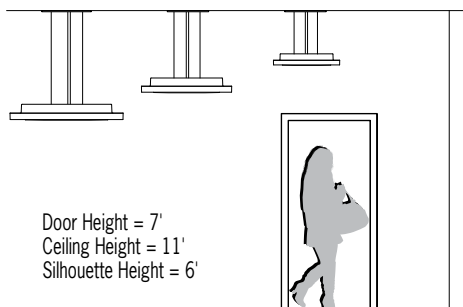

RELATIVE SCALE DRAWING