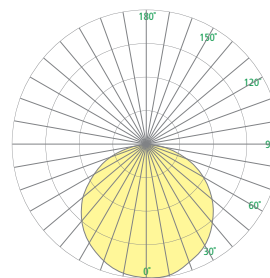

PHOTOMETRICS