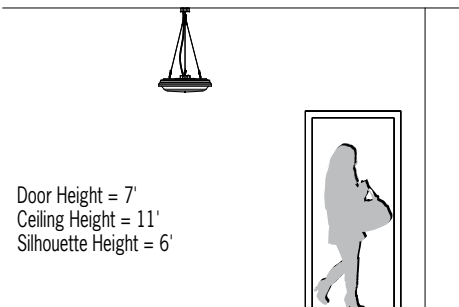

RELATIVE SCALE DRAWING