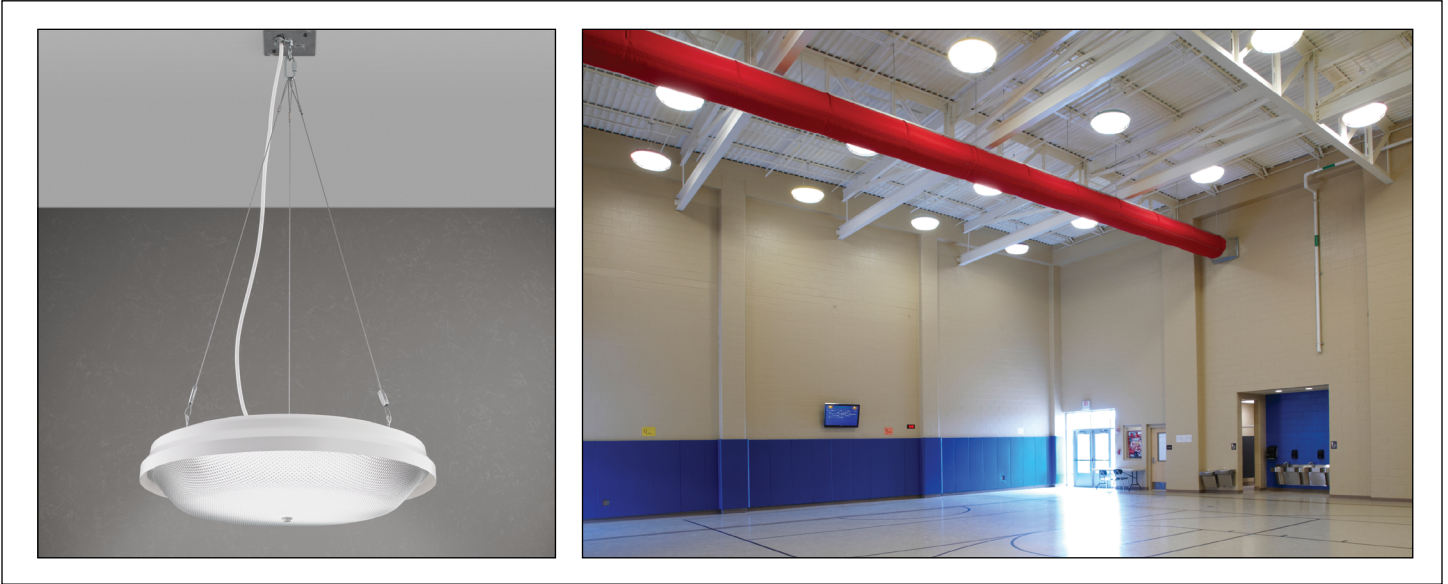

CP3792 MIDBAY™

23" – Cable or Chain Suspension

VisaLighting.com/products/Midbay

Type: _____ Project: _____ Location: _____

DIMENSIONS

OAH is the distance (in inches) from the bottom of the fixture to the ceiling plane.
 Example - OAH(120) indicates an overall fixture height of 120"

W = Width OAH = Overall Height X = Body Height

W 23-1/8" (587 mm)
 X 7-3/8" (187 mm)
 Maximum Overall Height
 (OAH) = 120"

FEATURES

- Integral driver
- Quick connect mounting hardware provided for simple installation
- 3 single loop chains, 3 threaded connecting links, and one eye bolt included, standard
- Junction box plate and hook included
- 120" length installed cord included, cord is field adjustable
- Heavy gauge spun metal ventilated housing
- Standard clear prismatic pattern 12 acrylic diffuser
- No VOC powder coat paint finish
- ETL listed for damp locations (not suited for exterior applications)