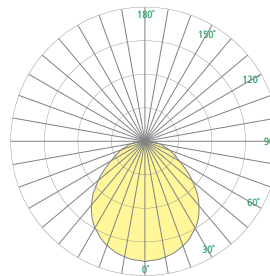

PHOTOMETRICS

XPS

ETL Listed

5 Year Warranty