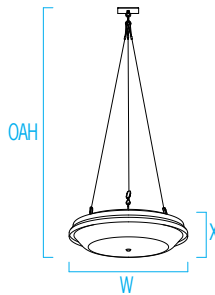

CP3792 MIDBAY™

23" – Cable or Chain Suspension

VisaLighting.com/products/Midbay

Type: _____ Project: _____ Location: _____

DIMENSIONS

OAH is the distance (in inches) from the bottom of the fixture to the ceiling plane.
 Example - OAH(120) indicates an overall fixture height of 120"

W = Width OAH = Overall Height X = Body Height

W 23-1/8" (587 mm)
 X 7-3/8" (187 mm)
 Maximum Overall Height
 (OAH) = 120"

FEATURES

- Integral driver
- Quick connect mounting hardware provided for simple installation
- 3 single loop chains, 3 threaded connecting links, and one eye bolt included, standard
- Junction box plate and hook included
- 120" length installed cord included, cord is field adjustable
- Heavy gauge spun metal ventilated housing
- Standard clear prismatic pattern 12 acrylic diffuser
- No VOC powder coat paint finish
- ETL listed for damp locations (not suited for exterior applications)