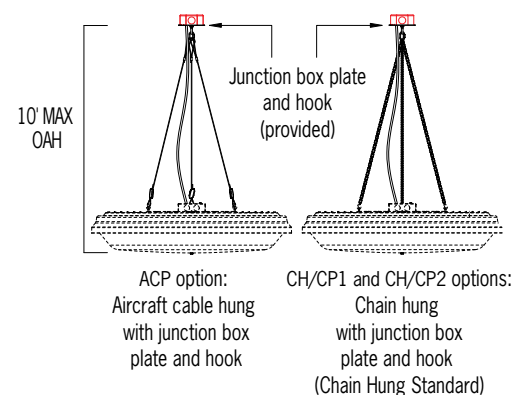

MOUNTING DETAILS