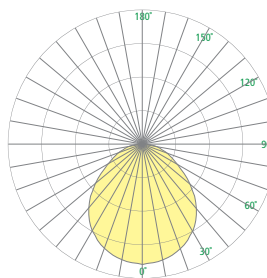

PHOTOMETRICS