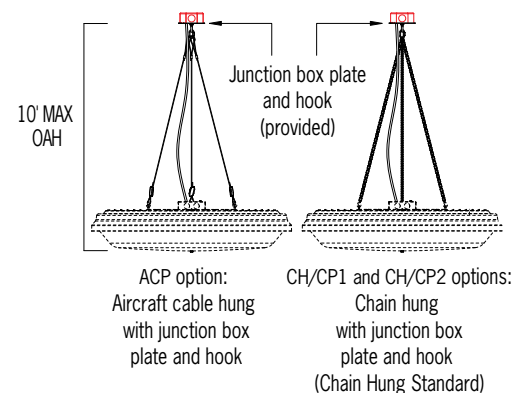

MOUNTING DETAILS