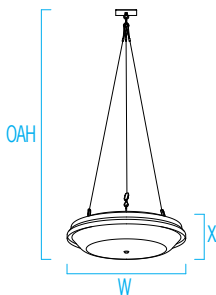

## 31" – Cable or Chain Suspension

[VisaLighting.com/products/Midbay](http://VisaLighting.com/products/Midbay)

Type: \_\_\_\_\_ Project: \_\_\_\_\_ Location: \_\_\_\_\_

### DIMENSIONS

OAH is the distance (in inches) from the bottom of the fixture to the ceiling plane.  
 Example - OAH(120) indicates an overall fixture height of 120"

W = Width OAH = Overall Height X = Body Height

W 31-1/8" (791 mm)  
 X 7-7/8" (200 mm)  
 Maximum Overall Height  
 (OAH) = 120"