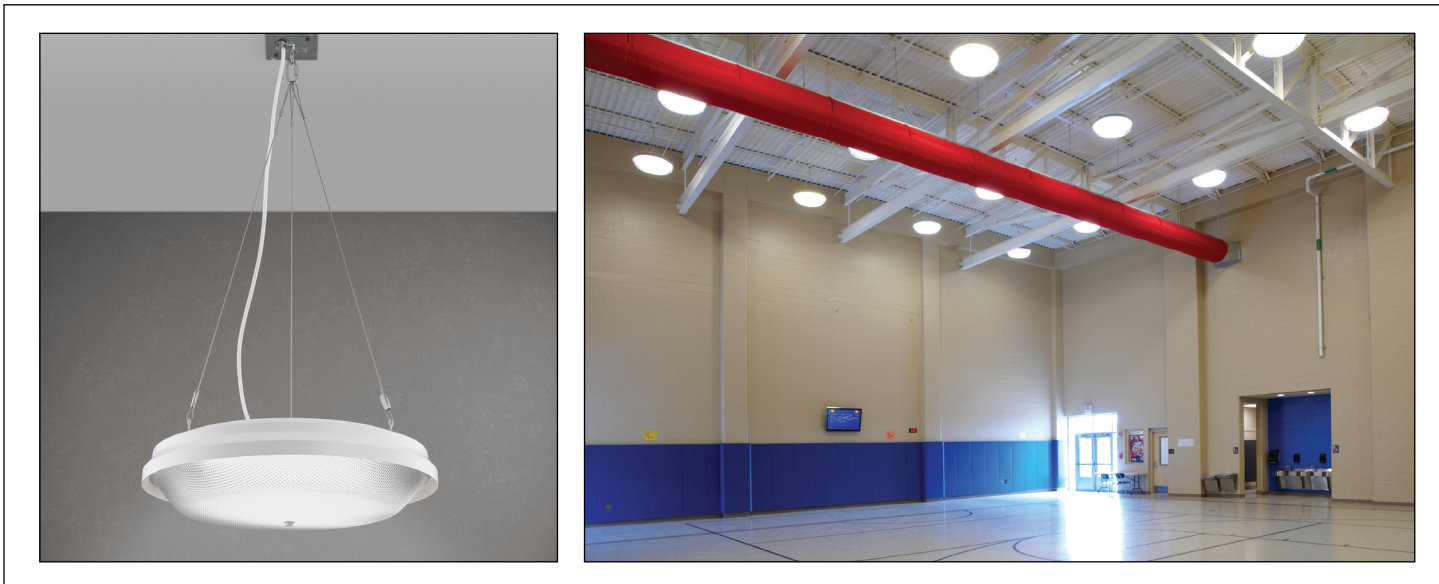

CP3793 MIDBAY™

31" – Cable or Chain Suspension

VisaLighting.com/products/Midbay

Type: _____ Project: _____ Location: _____

DIMENSIONS

OAH is the distance (in inches) from the bottom of the fixture to the ceiling plane.
Example - OAH(120) indicates an overall fixture height of 120"

W = Width OAH = Overall Height X = Body Height

W 31-1/8" (791 mm)
X 7-7/8" (200 mm)
Maximum Overall Height
(OAH) = 120"