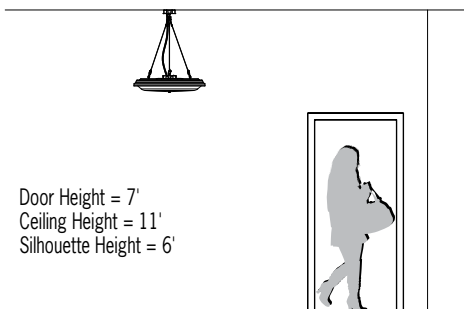

RELATIVE SCALE DRAWING