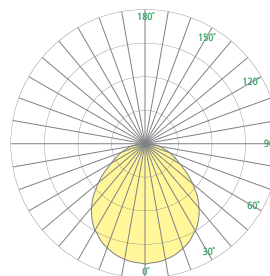

PHOTOMETRICS

XPS

ETL Listed

5 Year Warranty