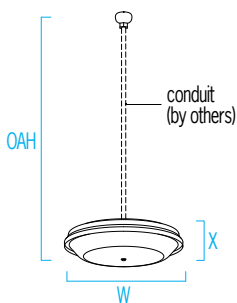

CP3794 MIDBAY™

23" – Conduit Canopy

VisaLighting.com/products/Midbay

Type: _____ Project: _____ Location: _____

DIMENSIONS

OAH is the distance (in inches) from the bottom of the fixture to the ceiling plane.
 Example - OAH(120) indicates an overall fixture height of 120"

W = Width OAH = Overall Height X = Body Height

W 23-1/8" (587 mm)
 X 7-3/8" (187 mm)
 Maximum Overall Height
 (OAH) = 120"

FEATURES

- Integral driver
- Quick connect mounting hardware provided for simple installation
- Heavy gauge spun metal ventilated housing
- Standard clear prismatic pattern 12 acrylic diffuser
- No VOC powder coat paint finish
- ETL listed for damp locations (not suited for exterior applications)