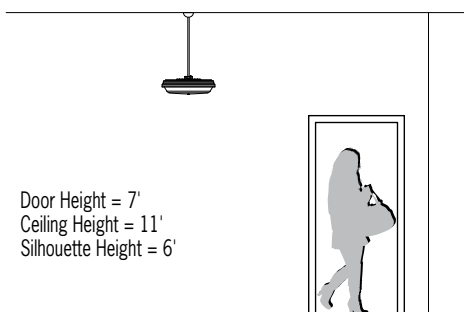

RELATIVE SCALE DRAWING