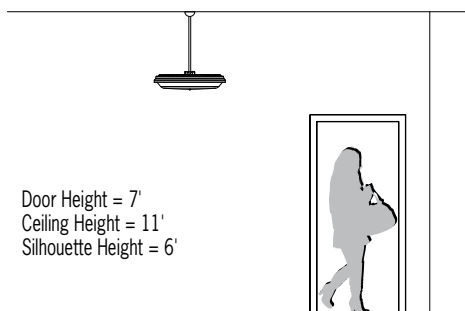

RELATIVE SCALE DRAWING