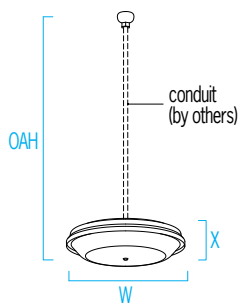

## DIMENSIONS

OAH is the distance (in inches) from the bottom of the fixture to the ceiling plane.  
 Example - OAH(120) indicates an overall fixture height of 120"

W = Width OAH = Overall Height X = Body Height

W 31-1/8" (791 mm)  
 X 7-7/8" (200 mm)  
 Maximum Overall Height  
 (OAH) = 120"