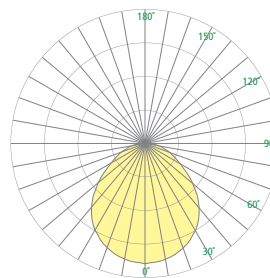

PHOTOMETRICS

XPS

ETL Listed

5 Year Warranty