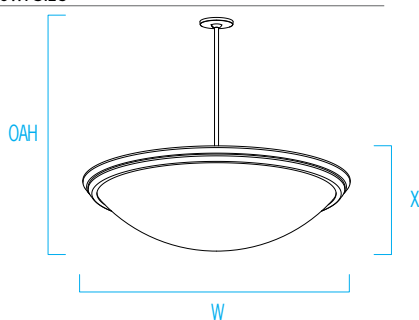

CP4069 CARLTON™

42" Bowl, Stem Suspension

Visalighting.com/products/Carlton

Type: _____ Project: _____ Location: _____

DIMENSIONS ⁴

OAH is the distance (in inches) from the bottom of the fixture to the ceiling plane. Example - OAH(38) indicates an overall fixture height of 38"

▲ OAH must be specified

W = Width OAH = Standard Overall Height
X = Body Height NBS = Nominal Bowl Size

W	41-1/2"	(1054 mm)
OAH	38"	(965 mm)
X	10-1/2"	(267 mm)
NBS	37x9"	(940x229 mm)

FEATURES

- Integral driver
- Modular design for replacement of LED source and driver
- Easy toolless bowl cleaning
- Mounts through 4" octagonal by 2-1/8" deep electrical junction box (by others) to structural blocking (by others) with provided hardware for ceiling slopes up to 45 degrees from horizontal
- Spun metal trim
- Thermally formed 1/8" thick white acrylic diffuser with matte finish
 - UV stable
 - UL-94 HB Flame Class rated
- No VOC powder coat paints; Low VOC clear coat on metal finishes
- ETL listed for damp locations. Not suited for exterior applications

RELATIVE SCALE DRAWING

PHOTOMETRICS

CP4069 CARLTON (cont.)

42" Bowl, Stem Suspension

Fill in shaded boxes using information listed below

CP4069	-		MVOLT			
MODEL	SOURCE ¹	VOLTAGE	TRIM FINISH	DIFFUSER OPTION ²	OPTION(S) ³	OAH ⁴
	<ul style="list-style-type: none"> L30K L35K L40K 	MVOLT	See last page for finish order codes	<ul style="list-style-type: none"> ABA 	AF DCC XPS	See page 1