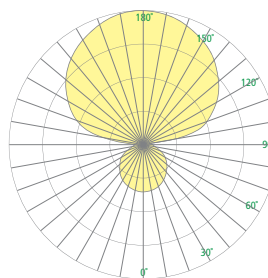

PHOTOMETRICS