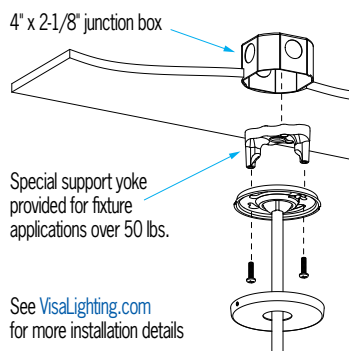

CP4069 CARLTON (cont.)

42" Bowl, Stem Suspension

Fill in shaded boxes using information listed below

CP4069	-		MVOLT			
MODEL	SOURCE¹	VOLTAGE	TRIM FINISH	DIFFUSER OPTION²	OPTION(S)³	OAH⁴
	- L30K - L35K - L40K	MVOLT	See last page for finish order codes	ABA	AF DCC XPS	See page 1

SOURCE¹ (Select one)

Dimmable 0-10V to 10%, Minimum 83CRI, within 3-step MacAdam

Source	CCT	Uplight		Downlight	
		Delivered Lumens	Power (Watts)	Delivered Lumens	Power (Watts)
• L30K	3000K	21900	205	6200	67
L35K	3500K	22800		6500	
• L40K	4000K	23500		6700	

VOLTAGE

MVOLT	120-277V, 50/60 Hz

DIFFUSER OPTION²

Diffuser is matte white acrylic unless ABA option is selected

• ABA	Hand Painted Alabaster Alternative

OPTIONS³ (Multiple Selections Allowed)

⚠ Option availability may be interdependent with Other Options

AF	Add Finial. Addition of AF option increases H dimension (height) by 1-1/8"
DCC	Damp clear coat for metal finishes (required for 5 year warranty when used in damp locations)
XPS	Express 10 day shipping. Items marked with a bullet (•) are not available with XPS

AF OPTION

STRUCTURAL BLOCKING DETAIL