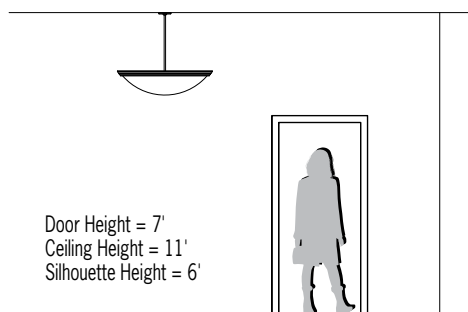

RELATIVE SCALE DRAWING