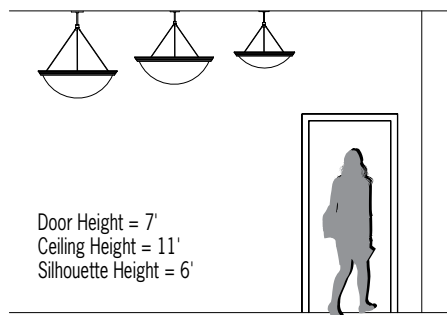

RELATIVE SCALE DRAWING