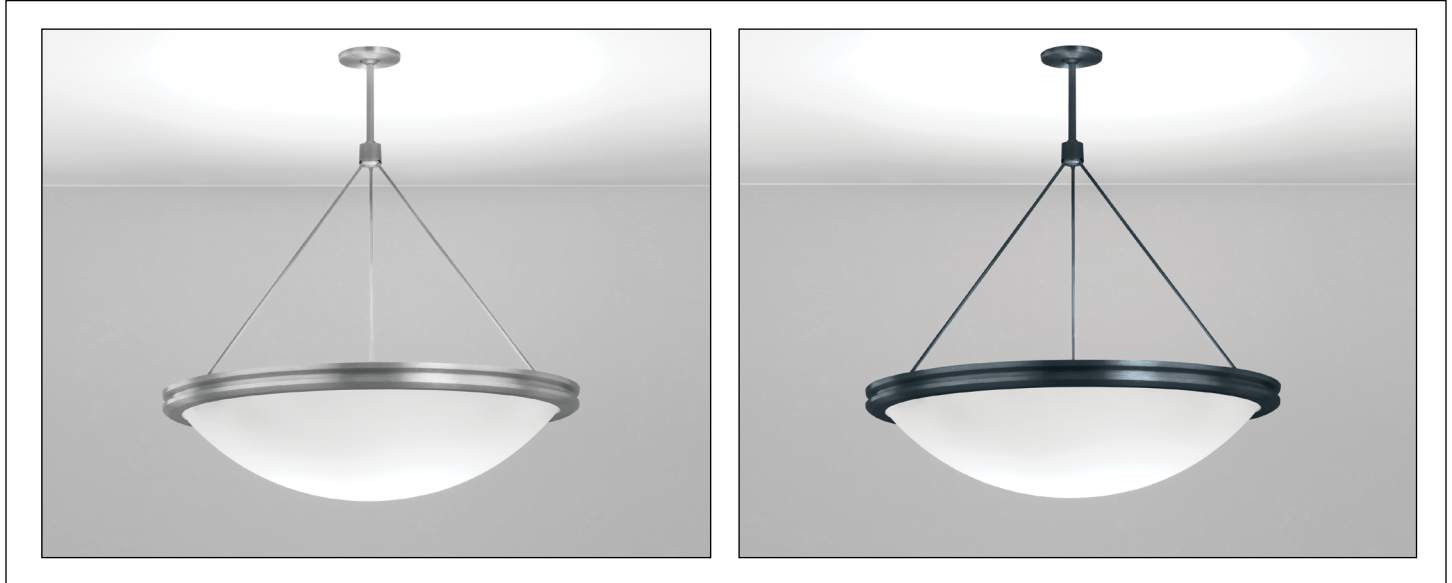

OLYMPIA™

CP4191, CP4195, and CP4199
Power Art Cable™ Suspension

Visalighting.com/products/Olympia

Type: _____ Project: _____ Location: _____

DIMENSIONS^{1,5}

OAH is the distance (in inches) from the bottom of the fixture to the ceiling plane.
Example - OAH(36) indicates an overall fixture height of 36"

⚠ OAH must be specified

W = Width OAH = Standard Overall Height X = Body Height
NBS = Nominal Bowl Size

	CP4191	CP4195	CP4199
W	26" (660 mm)	33-7/8" (860 mm)	40-5/8" (1032 mm)
OAH	25" (635 mm)	32" (813 mm)	38" (965 mm)
X	7" (178 mm)	9" (229 mm)	10-1/2" (267 mm)
NBS	23x5" (584x127 mm)	31x7" (787x178 mm)	37x9" (940x229 mm)

**Structural Blocking
Required (CP4199)
(See Detail on Page 2)**

FEATURES

- Integral driver
- Modular design for replacement of LED source and driver
- Easy toolless bowl cleaning
- Patented Power Art Cable™ mounting system uses a braided stainless steel jacket to encapsulate power conductors and provide support. Rated for loads up to 150 lbs (ETL listed to UL standards)
- Mounts to standard electrical junction box (by others) with provided hardware for ceiling slopes up to 45 degrees from horizontal (**CP4191 and CP4195**)
- Mounts through 4" octagonal by 2-1/8" deep electrical junction box (by others) to structural blocking (by others) with provided hardware for ceiling slopes up to 45 degrees from horizontal (**CP4199 only**)
- Spun metal trim
- Thermally formed 1/8" thick white acrylic diffuser with matte finish
 - F1 rated, UV stable
 - UL-94 HB Flame Class rated
- No VOC powder coat paint finish; Low VOC clear coat on metal finishes
- ETL listed for damp locations. Not suited for exterior applications