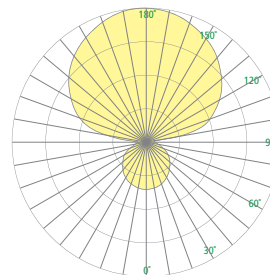

PHOTOMETRICS