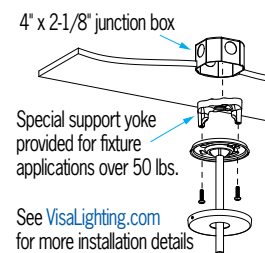

STRUCTURAL BLOCKING DETAIL (CP4199)