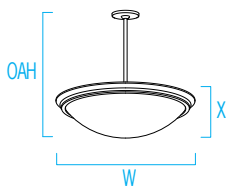

### DIMENSIONS<sup>1,5</sup>

OAH is the distance (in inches) from the bottom of the fixture to the ceiling plane.  
Example - OAH(192) indicates an overall fixture height of 192"

**⚠ OAH must be specified**

DIA = Diameter OAH = Standard Overall Height X = Body Height

NBS= Nominal Bowl Size

	CP4211	CP4215	CP4219
W	26-1/2" (673 mm)	34-1/2" (876 mm)	41-1/2" (1054 mm)
OAH	25" (635 mm)	32" (813 mm)	38" (965 mm)
X	7" (178 mm)	9" (229 mm)	10-1/2" (267 mm)
NBS	23x5" (584x127 mm)	31x7" (787x178 mm)	37x9" (787x229 mm)