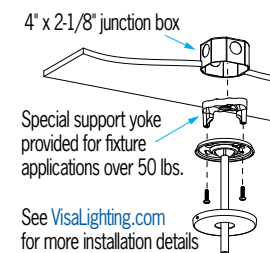

STRUCTURAL BLOCKING DETAIL (CP4219)