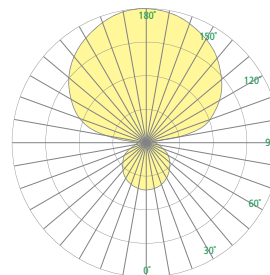

PHOTOMETRICS

XPS

ETL Listed

5 Year Warranty