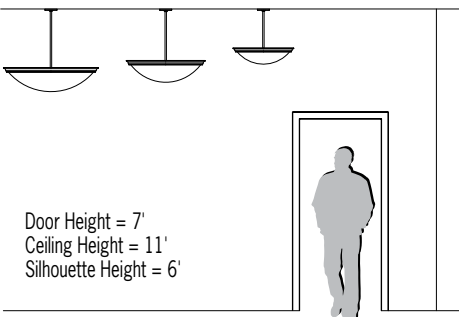

RELATIVE SCALE DRAWING