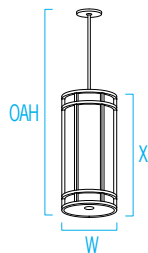

CYLINDER™

CP4349 and CP4351 - Cross Bar Accents

[Visalighting.com/products/Cylinder](https://visalighting.com/products/Cylinder)

Type: _____ Project: _____ Location: _____

DIMENSIONS ^{L7}

OAH is the distance (in inches) from the bottom of the fixture to the ceiling plane.
Example - OAH(192) indicates an overall fixture height of 192"

⚠ OAH must be specified

W = Width OAH = Standard Overall Height X = Body Height

	CP4349	CP4351
W	10" (254 mm)	12" (305 mm)
OAH	42" (1067 mm)	48" (1219 mm)
X	25" (635 mm)	28" (711 mm)

FEATURES

- Integral driver
- Wired for dual circuit operation (bodylight/downlight)
- Spun downlight baffle trim, painted white with downlight option (bottom is solid white aluminum when no downlight is specified)
- Mounts to standard electrical junction box (by others) for sloped ceiling up to 45 degrees from horizontal
- Extruded 1/8" thick white acrylic diffuser with matte finish
 - UV stable
 - UL-94 HB Flame Class rated
- No VOC powder coat paint finish; Low VOC clear coat on metal finishes
- ETL listed for damp locations. Not suited for exterior applications