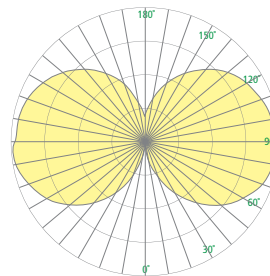

PHOTOMETRICS

Body Light

ETL Listed

5 Year Warranty