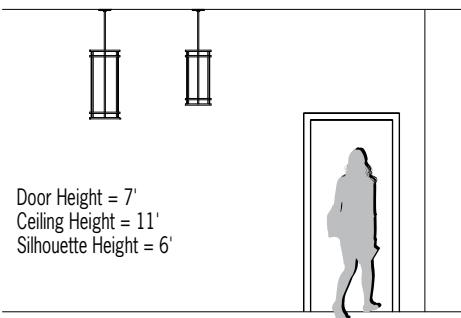

RELATIVE SCALE DRAWING