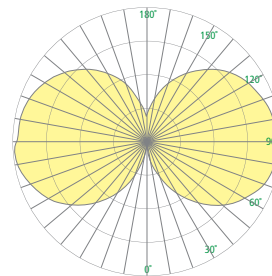

PHOTOMETRICS

Body Light

XPS

ETL Listed

5 Year Warranty