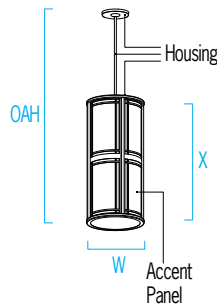

### DIMENSIONS <sup>1, 6</sup>

OAH is the distance (in inches) from the bottom of the fixture to the ceiling plane.  
Example - OAH(24) indicates an overall fixture height of 24"

**⚠ OAH must be specified**

W = Width OAH = Standard Overall Height X = Body Height

	CP4901	CP4911
<b>W</b>	11" (279 mm)	13" (330 mm)
<b>X</b>	25" (635 mm)	28" (711 mm)
<b>OAH</b>	42" (1067 mm)	48" (1219 mm)