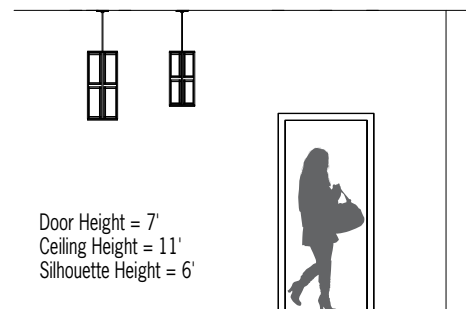

### DIMENSIONS <sup>1, 6</sup>

OAH is the distance (in inches) from the bottom of the fixture to the ceiling plane.  
Example - OAH(24) indicates an overall fixture height of 24"

**⚠ OAH must be specified**

W = Width OAH = Standard Overall Height X = Body Height

	CP4901	CP4911
<b>W</b>	11" (279 mm)	13" (330 mm)
<b>X</b>	25" (635 mm)	28" (711 mm)
<b>OAH</b>	42" (1067 mm)	48" (1219 mm)

### RELATIVE SCALE DRAWING