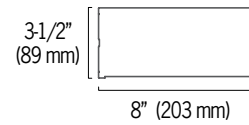

DIMENSIONS^{1,6}

OAH is the distance (in inches) from the bottom of the fixture to the ceiling plane.
Example - OAH(24) indicates an overall fixture height of 24"

⚠ OAH must be specified

DIA = Diameter OAH = Standard Overall Height

SLOTS (SLT)

WINDOWS (WIN)

VOLTAGE

MVOLT	120-277V, 50/60 Hz
--------------	--------------------

HOUSING PROFILE

MOUNTING LOCATIONS

Power Art Cable Location

Power Art Cable Locations