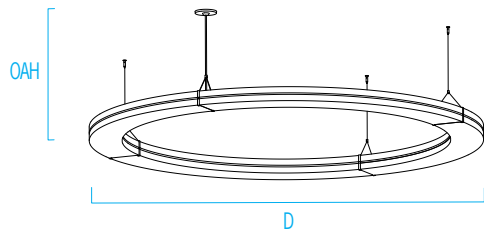

INFINITY™ PERFORMANCE

CP5020 AND CP5022

8' and 16' Circles

[Visalighting.com/products/Infinity-Performance](https://visalighting.com/products/Infinity-Performance)

Type: _____ Project: _____ Location: _____

DIMENSIONS^{1,6}

OAH is the distance (in inches) from the bottom of the fixture to the ceiling plane.
Example - OAH(24) indicates an overall fixture height of 24"

⚠ OAH must be specified

DIA = Diameter OAH = Standard Overall Height

	CP5020	CP5022
DIA	96" (2438 mm)	192" (4877 mm)
OAH	24" (610 mm)	

RELATIVE SCALE DRAWING

FEATURES

- Integral LED driver
- Modular design for replacement of LED source and driver
- Optional 90+ CRI (delivered lumens reduced by 5%)
- Configurable segments available to create unique shapes for general illumination and architectural expression. See KT Series for component segments
- Patented Power Art Cable™ mounting system uses a braided stainless steel jacket to encapsulate power conductors and provide support; single circuit
- Rated for loads up to 150 lbs (ETL listed)
- Clear prismatic top lens for ease of maintenance and preservation of optical integrity
- Mounts to standard electrical junction box (by others) with provided hardware. For T-bar installation, Caddy 512HD or equivalent (by others) is required at each mounting location
- Extruded aluminum side panels with architectural reveal and fabricated bottom housing
- No VOC powder coat paint
- ETL listed for damp locations. Not suited for exterior applications