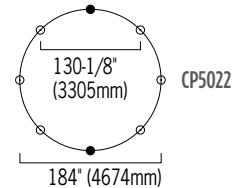

DIMENSIONS^{1,6}

OAH is the distance (in inches) from the bottom of the fixture to the ceiling plane.
Example - OAH(24) indicates an overall fixture height of 24"

⚠ OAH must be specified

DIA = Diameter OAH = Standard Overall Height

	CP5020	CP5022
DIA	96" (2438 mm)	192" (4877 mm)
OAH	24" (610 mm)	

RELATIVE SCALE DRAWING

FEATURES

- Integral LED driver
- Modular design for replacement of LED source and driver
- Optional 90+ CRI (delivered lumens reduced by 5%)
- Configurable segments available to create unique shapes for general illumination and architectural expression. See KT Series for component segments
- Patented Power Art Cable™ mounting system uses a braided stainless steel jacket to encapsulate power conductors and provide support; single circuit
- Rated for loads up to 150 lbs (ETL listed)
- Clear prismatic top lens for ease of maintenance and preservation of optical integrity
- Mounts to standard electrical junction box (by others) with provided hardware. For T-bar installation, Caddy 512HD or equivalent (by others) is required at each mounting location
- Extruded aluminum side panels with architectural reveal and fabricated bottom housing
- No VOC powder coat paint
- ETL listed for damp locations. Not suited for exterior applications

SLOTS (SLT)

WINDOWS (WIN)

VOLTAGE

MVOLT	120-277V, 50/60 Hz
--------------	--------------------

HOUSING PROFILE

MOUNTING LOCATIONS

Power Art Cable Location

Power Art Cable Locations

(Power Art Cable[®] can be field installed)

INFINITY PERFORMANCE (cont.)

CP5020 AND CP5022

8' and 16' Circles

INFINITY PERFORMANCE PRODUCT FAMILY

Arc	4'	• CP5002
	8'	• CP5004
	10'	• CP5006
Straight	4'	• CP5014
Circle	8'	• CP5020
	16'	• CP5022
KT Series		• KT5000 Series