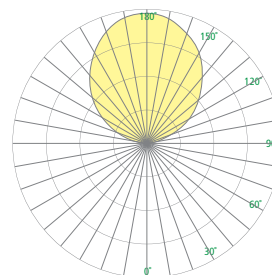

DIMENSIONS^{1,6}

OAH is the distance (in inches) from the bottom of the fixture to the ceiling plane.
Example - OAH(24) indicates an overall fixture height of 24"

⚠ OAH must be specified

DIA = Diameter OAH = Standard Overall Height

	CP5020	CP5022
DIA	96" (2438 mm)	192" (4877 mm)
OAH	24" (610 mm)	

RELATIVE SCALE DRAWING

FEATURES

- Integral LED driver
- Modular design for replacement of LED source and driver
- Optional 90+ CRI (delivered lumens reduced by 5%)
- Configurable segments available to create unique shapes for general illumination and architectural expression. See KT Series for component segments
- Patented Power Art Cable™ mounting system uses a braided stainless steel jacket to encapsulate power conductors and provide support; single circuit
- Rated for loads up to 150 lbs (ETL listed)
- Clear prismatic top lens for ease of maintenance and preservation of optical integrity
- Mounts to standard electrical junction box (by others) with provided hardware. For T-bar installation, Caddy 512HD or equivalent (by others) is required at each mounting location
- Extruded aluminum side panels with architectural reveal and fabricated bottom housing
- No VOC powder coat paint
- ETL listed for damp locations. Not suited for exterior applications

PHOTOMETRICS

INFINITY PERFORMANCE (cont.)

CP5020 AND CP5022
8' and 16' Circles

Fill in shaded boxes using information listed below

- MVOLT							
MODEL¹ CP5020 CP5022 <i>See page 1</i>	SOURCE² L30K(H) L30K(L) L35K(H) L35K(L) L40K(H) L40K(L)	SOURCE OPTION³ 90CRI	VOLTAGE MVOLT	FINISH <i>See last page for finish order codes</i>	OPTION⁴ CPM	BOTTOM DETAIL⁵ SLD CNF SLT WIN	OAH⁶ <i>See page 1</i>