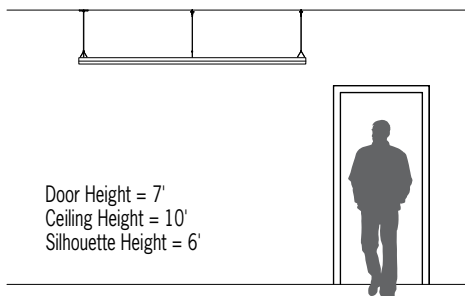

DIMENSIONS^{1,6}

OAH is the distance (in inches) from the bottom of the fixture to the ceiling plane.
Example - OAH(24) indicates an overall fixture height of 24"

⚠ OAH must be specified

DIA = Diameter OAH = Standard Overall Height

	CP5020	CP5022
DIA	96" (2438 mm)	192" (4877 mm)
OAH	24" (610 mm)	

RELATIVE SCALE DRAWING

FEATURES

- Integral LED driver
- Modular design for replacement of LED source and driver
- Optional 90+ CRI (delivered lumens reduced by 5%)
- Configurable segments available to create unique shapes for general illumination and architectural expression. See KT Series for component segments
- Patented Power Art Cable™ mounting system uses a braided stainless steel jacket to encapsulate power conductors and provide support; single circuit
- Rated for loads up to 150 lbs (ETL listed)
- Clear prismatic top lens for ease of maintenance and preservation of optical integrity
- Mounts to standard electrical junction box (by others) with provided hardware. For T-bar installation, Caddy 512HD or equivalent (by others) is required at each mounting location
- Extruded aluminum side panels with architectural reveal and fabricated bottom housing
- No VOC powder coat paint
- ETL listed for damp locations. Not suited for exterior applications