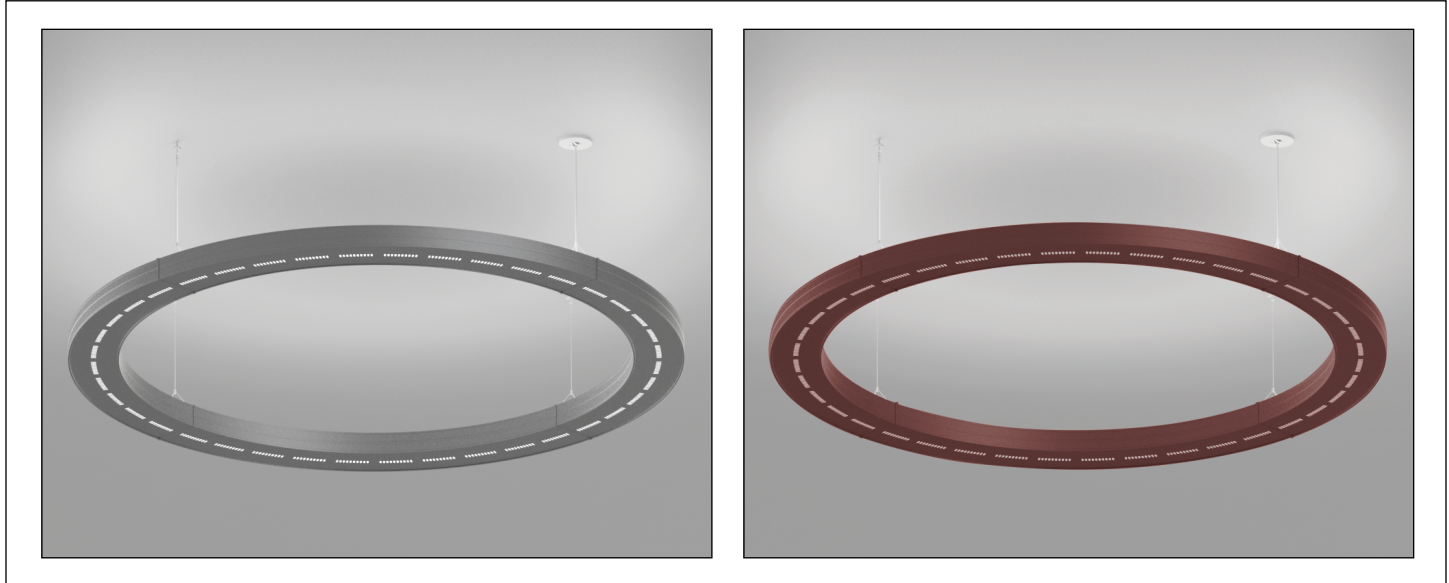

INFINITY™ PERFORMANCE

CP5020 AND CP5022

8' and 16' Circles

[Visalighting.com/products/Infinity-Performance](https://visalighting.com/products/Infinity-Performance)

Type: _____ Project: _____ Location: _____

DIMENSIONS^{1,6}

OAH is the distance (in inches) from the bottom of the fixture to the ceiling plane.
Example - OAH(24) indicates an overall fixture height of 24"

⚠ OAH must be specified

DIA = Diameter OAH = Standard Overall Height

	CP5020	CP5022
DIA	96" (2438 mm)	192" (4877 mm)
OAH	24" (610 mm)	

RELATIVE SCALE DRAWING

FEATURES

- Integral LED driver
- Modular design for replacement of LED source and driver
- Optional 90+ CRI (delivered lumens reduced by 5%)
- Configurable segments available to create unique shapes for general illumination and architectural expression. See KT Series for component segments
- Patented Power Art Cable™ mounting system uses a braided stainless steel jacket to encapsulate power conductors and provide support; single circuit
- Rated for loads up to 150 lbs (ETL listed)
- Clear prismatic top lens for ease of maintenance and preservation of optical integrity
- Mounts to standard electrical junction box (by others) with provided hardware. For T-bar installation, Caddy 512HD or equivalent (by others) is required at each mounting location
- Extruded aluminum side panels with architectural reveal and fabricated bottom housing
- No VOC powder coat paint
- ETL listed for damp locations. Not suited for exterior applications