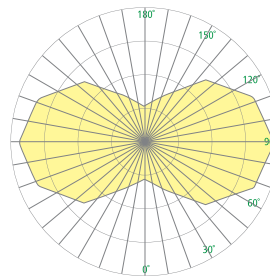

PHOTOMETRICS