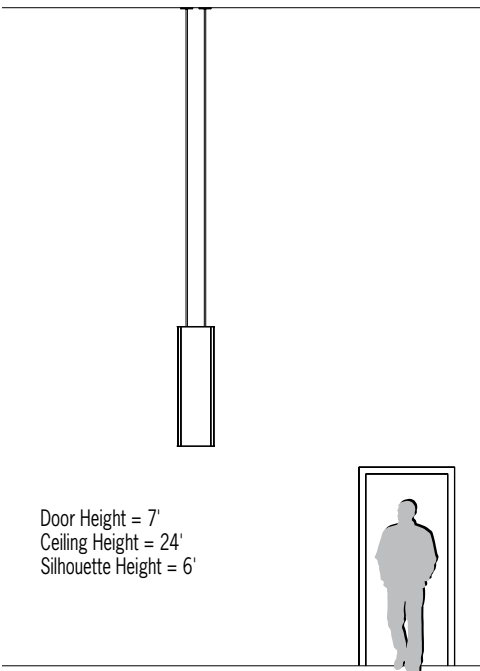

RELATIVE SCALE DRAWING