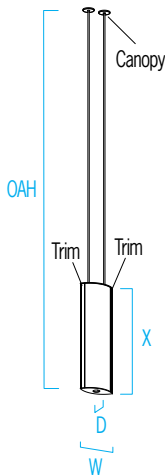

# CP5301 AIR FOIL™

48" Body Height x 16" Width

[VisaLighting.com/products/Air-Foil](http://VisaLighting.com/products/Air-Foil)

Type: \_\_\_\_\_ Project: \_\_\_\_\_ Location: \_\_\_\_\_

### DIMENSIONS<sup>6</sup>

**⚠ OAH must be specified**  
 OAH is the distance (in inches) from the bottom of the fixture to the ceiling plane. Example - OAH(192) indicates an overall fixture height of 192"

W = Width D = Depth OAH = Standard Overall Height X = Body Height

W	16-1/4"	(413 mm)
D	7-1/4"	(184 mm)
OAH	192"	(4877 mm)
X	48"	(1219 mm)

### RELATIVE SCALE DRAWING