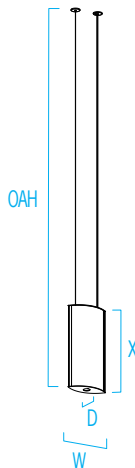

CP5311 AIR FOIL™

48" Body Height x 24" Width

VisaLighting.com/products/Air-Foil

Type: _____ Project: _____ Location: _____

DIMENSIONS ⁶

▲ OAH must be specified

OAH is the distance (in inches) from the bottom of the fixture to the ceiling plane. Example - OAH(192) indicates an overall fixture height of 192"

W = Width D = Depth OAH = Standard Overall Height X = Body Height

W	24-1/4"	(616 mm)
D	10-1/2"	(267 mm)
OAH	192"	(4877 mm)
X	48"	(1219 mm)

RELATIVE SCALE DRAWING

FEATURES

- Integral driver
- Modular design for replacement of source and driver
- Optional recessed downlight with high and low lumen input
- Edge lit trim
- Color changing RGB is DMX compatible (controls by others)
- Matte white acrylic diffuser
- Optional specialty diffuser materials available, including Vara Kamin's Impressions of Light® images which are replicated from Kamin's original works of art
- Power cord is white; cable is stainless steel
- No VOC powder coat paint finish; Low VOC clear coat on metal finishes
- ETL listed for damp locations. Not recommended for exterior applications

PHOTOMETRICS

CP5311 AIR FOIL (cont.)

48" Body Height x 24" Width

Fill in shaded boxes using information listed below

CP5311		- MVOLT								
MODEL	BODYLIGHT ¹	DOWNLIGHT ²	VOLTAGE MVOLT	DOWNLIGHT ³ OPTICS	TRIM FINISH	CANOPY FINISH	DIFFUSER ⁴ OPTION	OPTION ⁵ DCC	OAH ⁶	
	L30K L35K L40K RGB	(Optional) L30K(H) L30K(L) L35K(H) L35K(L) L40K(H) L40K(L)		MED NRW WIDE Required with downlight option	See last page for finish order codes	See last page for finish order codes	VKMD VKMM VKPG VKSS	DCC	See page 1	

Fixture bottom is solid if no downlight is specified

Source	CCT	Delivered Lumens	Power (Watts)
L30K(H)	3000K	2900	28
L30K(L)	3000K	1400	14
L35K(H)	3500K	3000	28
L35K(L)	3500K	1500	14
L40K(H)	4000K	3100	28
L40K(L)	4000K	1500	14