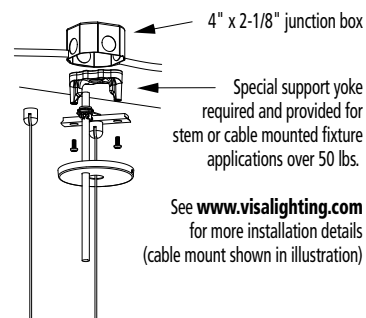

STRUCTURAL BLOCKING DETAILS

OPTION⁵

⚠ Option availability may be interdependent with Other Options

DCC	Damp clear coat for metal finishes (required for 5 year warranty when used in damp locations)