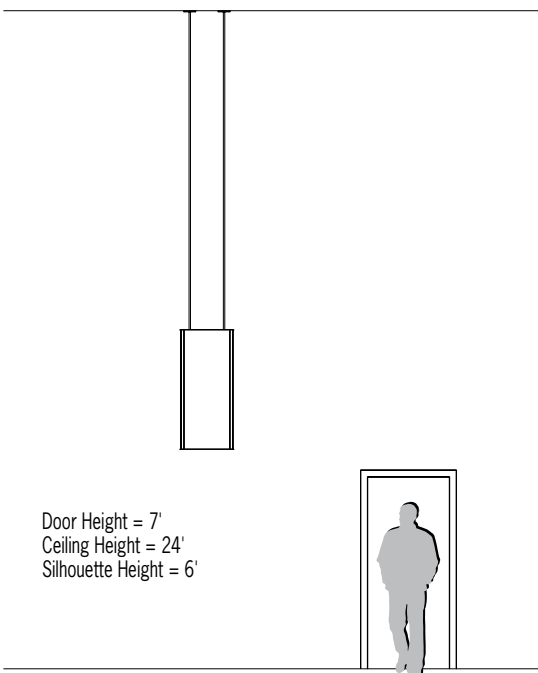

CP5311 AIR FOIL™

48" Body Height x 24" Width

VisaLighting.com/products/Air-Foil

Type: _____ Project: _____ Location: _____

DIMENSIONS ⁶

▲ OAH must be specified

OAH is the distance (in inches) from the bottom of the fixture to the ceiling plane. Example - OAH(192) indicates an overall fixture height of 192"

W = Width D = Depth OAH = Standard Overall Height X = Body Height

W	24-1/4"	(616 mm)
D	10-1/2"	(267 mm)
OAH	192"	(4877 mm)
X	48"	(1219 mm)

RELATIVE SCALE DRAWING

FEATURES

- Integral driver
- Modular design for replacement of source and driver
- Optional recessed downlight with high and low lumen input
- Edge lit trim
- Color changing RGB is DMX compatible (controls by others)
- Matte white acrylic diffuser
- Optional specialty diffuser materials available, including Vara Kamin's Impressions of Light® images which are replicated from Kamin's original works of art
- Power cord is white; cable is stainless steel
- No VOC powder coat paint finish; Low VOC clear coat on metal finishes
- ETL listed for damp locations. Not recommended for exterior applications

PHOTOMETRICS

CP5311 AIR FOIL (cont.)

48" Body Height x 24" Width

Fill in shaded boxes using information listed below

CP5311		- MVOLT								
MODEL	BODYLIGHT ¹	DOWNLIGHT ²	VOLTAGE MVOLT	DOWNLIGHT ³ OPTICS	TRIM FINISH	CANOPY FINISH	DIFFUSER ⁴ OPTION	OPTION ⁵ DCC	OAH ⁶	
	L30K L35K L40K RGB	(Optional) L30K(H) L30K(L) L35K(H) L35K(L) L40K(H) L40K(L)		MED NRW WIDE Required with downlight option	See last page for finish order codes	See last page for finish order codes	VKMD VKMM VKPG VKSS	DCC	See page 1	