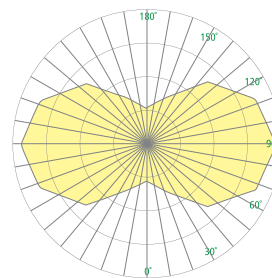

CP5311 AIR FOIL™

48" Body Height x 24" Width

VisaLighting.com/products/Air-Foil

Type: _____ Project: _____ Location: _____

DIMENSIONS ⁶

▲ OAH must be specified

OAH is the distance (in inches) from the bottom of the fixture to the ceiling plane. Example - OAH(192) indicates an overall fixture height of 192"

W = Width D = Depth OAH = Standard Overall Height X = Body Height

W	24-1/4"	(616 mm)
D	10-1/2"	(267 mm)
OAH	192"	(4877 mm)
X	48"	(1219 mm)

RELATIVE SCALE DRAWING

FEATURES

- Integral driver
- Modular design for replacement of source and driver
- Optional recessed downlight with high and low lumen input
- Edge lit trim
- Color changing RGB is DMX compatible (controls by others)
- Matte white acrylic diffuser
- Optional specialty diffuser materials available, including Vara Kamin's Impressions of Light® images which are replicated from Kamin's original works of art
- Power cord is white; cable is stainless steel
- No VOC powder coat paint finish; Low VOC clear coat on metal finishes
- ETL listed for damp locations. Not recommended for exterior applications

PHOTOMETRICS

CP5311 AIR FOIL (cont.)

48" Body Height x 24" Width

Fill in shaded boxes using information listed below

CP5311		- MVOLT								
MODEL	BODYLIGHT ¹	DOWNLIGHT ²	VOLTAGE MVOLT	DOWNLIGHT ³ OPTICS	TRIM FINISH	CANOPY FINISH	DIFFUSER ⁴ OPTION	OPTION ⁵ DCC	OAH ⁶	
	L30K L35K L40K RGB	(Optional) L30K(H) L30K(L) L35K(H) L35K(L) L40K(H) L40K(L)		MED NRW WIDE Required with downlight option	See last page for finish order codes	See last page for finish order codes	VKMD VKMM VKPG VKSS	DCC	See page 1	