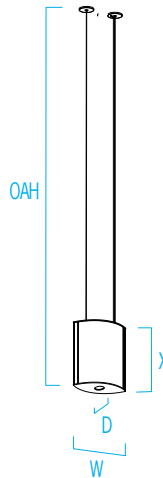

# CP5393 AIR FOIL™

24" Body Height x 16" Width

[VisaLighting.com/products/Air-Foil](http://VisaLighting.com/products/Air-Foil)

Type: \_\_\_\_\_ Project: \_\_\_\_\_ Location: \_\_\_\_\_

## DIMENSIONS<sup>6</sup>

**⚠ OAH must be specified**

OAH is the distance (in inches) from the bottom of the fixture to the ceiling plane. Example - OAH(192) indicates an overall fixture height of 192"

W = Width D = Depth OAH = Standard Overall Height X = Body Height

W	16-1/4"	(921 mm)
D	7-1/4"	(184 mm)
OAH	192"	(4877 mm)
X	26"	(660 mm)

## RELATIVE SCALE DRAWING