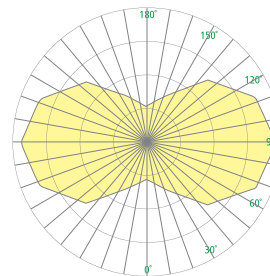

PHOTOMETRICS