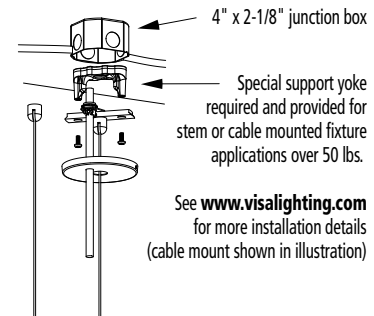

STRUCTURAL BLOCKING DETAILS

OPTION⁵

⚠ Option availability may be interdependent with Other Options

DCC	Damp clear coat for metal finishes (required for 5 year warranty when used in damp locations)