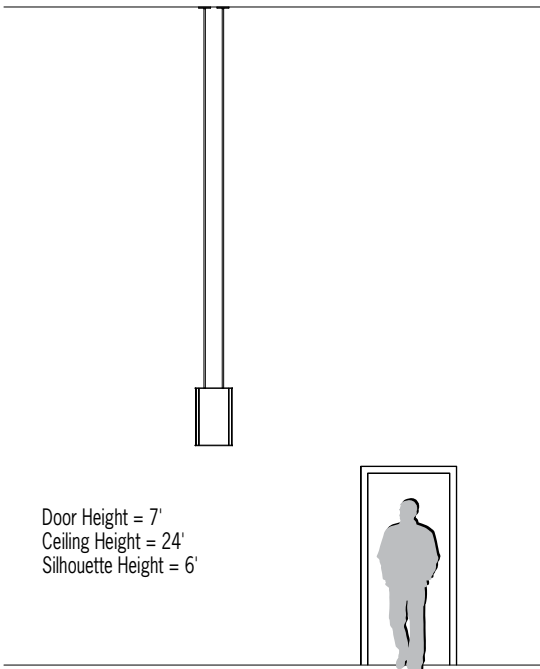

# CP5393 AIR FOIL™

24" Body Height x 16" Width

[VisaLighting.com/products/Air-Foil](http://VisaLighting.com/products/Air-Foil)

Type: \_\_\_\_\_ Project: \_\_\_\_\_ Location: \_\_\_\_\_

## DIMENSIONS<sup>6</sup>

**⚠ OAH must be specified**

OAH is the distance (in inches) from the bottom of the fixture to the ceiling plane. Example - OAH(192) indicates an overall fixture height of 192"

W = Width D = Depth OAH = Standard Overall Height X = Body Height

W	16-1/4"	(921 mm)
D	7-1/4"	(184 mm)
OAH	192"	(4877 mm)
X	26"	(660 mm)

## RELATIVE SCALE DRAWING