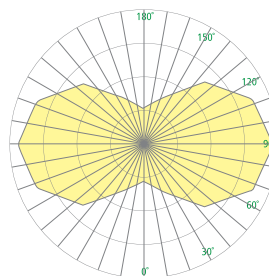

CP5395 AIR FOIL™

36" Body Height x 16" Width

VisaLighting.com/products/Air-Foil

Type: _____ Project: _____ Location: _____

DIMENSIONS⁶

▲ OAH must be specified

OAH is the distance (in inches) from the bottom of the fixture to the ceiling plane. Example - OAH(192) indicates an overall fixture height of 192"

W = Width D = Depth OAH = Standard Overall Height X = Body Height

W	16-1/4"	(921 mm)
D	7-1/4"	(184 mm)
OAH	192"	(4877 mm)
X	37"	(940 mm)

RELATIVE SCALE DRAWING

FEATURES

- Integral driver
- Modular design for replacement of source and driver
- Optional recessed downlight with high and low lumen input
- Edge lit trim
- Color changing RGB is DMX compatible (controls by others)
- Matte white acrylic diffuser
- Optional specialty diffuser materials available, including Vara Kamin's Impressions of Light® images which are replicated from Kamin's original works of art
- Power cord is white; cable is stainless steel
- No VOC powder coat paint finish; Low VOC clear coat on metal finishes
- ETL listed for damp locations. Not recommended for exterior applications

PHOTOMETRICS

ETL Listed

5 Year Warranty

CP5395 AIR FOIL (cont.)

36" Body Height x 16" Width

Fill in shaded boxes using information listed below

CP5395		- MVOLT								
MODEL	BODYLIGHT ¹	DOWNLIGHT ²	VOLTAGE	DOWNLIGHT ³	TRIM FINISH	CANOPY FINISH	DIFFUSER ⁴	OPTION ⁵	OAH ⁶	
	L30K L35K L40K RGB	(Optional) L30K(H) L30K(L) L35K(H) L35K(L) L40K(H) L40K(L)	MVOLT	MED NRW WIDE Required with downlight option	See last page for finish order codes	See last page for finish order codes	VKMD VKMM VKPG VKSS	DCC	See page 1	