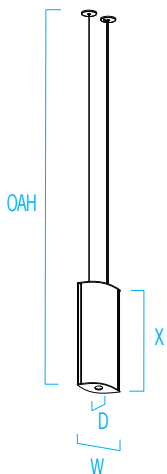

CP5395 AIR FOIL™

36" Body Height x 16" Width

VisaLighting.com/products/Air-Foil

Type: _____ Project: _____ Location: _____

DIMENSIONS⁶

▲ OAH must be specified

OAH is the distance (in inches) from the bottom of the fixture to the ceiling plane. Example - OAH(192) indicates an overall fixture height of 192"

W = Width D = Depth OAH = Standard Overall Height X = Body Height

W	16-1/4"	(921 mm)
D	7-1/4"	(184 mm)
OAH	192"	(4877 mm)
X	37"	(940 mm)

RELATIVE SCALE DRAWING

FEATURES

- Integral driver
- Modular design for replacement of source and driver
- Optional recessed downlight with high and low lumen input
- Edge lit trim
- Color changing RGB is DMX compatible (controls by others)
- Matte white acrylic diffuser
- Optional specialty diffuser materials available, including Vara Kamin's Impressions of Light® images which are replicated from Kamin's original works of art
- Power cord is white; cable is stainless steel
- No VOC powder coat paint finish; Low VOC clear coat on metal finishes
- ETL listed for damp locations. Not recommended for exterior applications

PHOTOMETRICS

ETL Listed

5 Year Warranty

CP5395 AIR FOIL (cont.)

36" Body Height x 16" Width

Fill in shaded boxes using information listed below

CP5395		- MVOLT								
MODEL	BODYLIGHT ¹	DOWNLIGHT ²	VOLTAGE	DOWNLIGHT ³	TRIM FINISH	CANOPY FINISH	DIFFUSER ⁴	OPTION ⁵	OAH ⁶	
	L30K L35K L40K RGB	(Optional) L30K(H) L30K(L) L35K(H) L35K(L) L40K(H) L40K(L)	MVOLT	MED NRW WIDE Required with downlight option	See last page for finish order codes	See last page for finish order codes	VKMD VKMM VKPG VKSS	DCC	See page 1	

Fixture bottom is solid if no downlight is specified

Source	CCT	Delivered Lumens	Power (Watts)
L30K(H)	3000K	2900	28
L30K(L)	3000K	1400	14
L35K(H)	3500K	3000	28
L35K(L)	3500K	1500	14
L40K(H)	4000K	3100	28
L40K(L)	4000K	1500	14