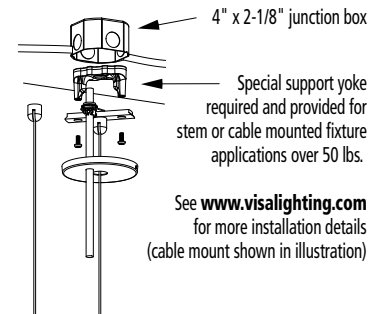

STRUCTURAL BLOCKING DETAILS

OPTION⁵

⚠ Option availability may be interdependent with Other Options

DCC	Damp clear coat for metal finishes (required for 5 year warranty when used in damp locations)