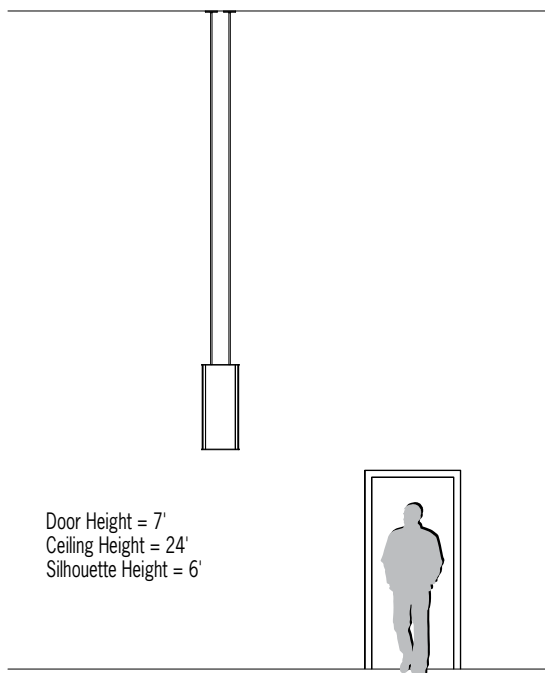

CP5395 AIR FOIL™

36" Body Height x 16" Width

VisaLighting.com/products/Air-Foil

Type: _____ Project: _____ Location: _____

DIMENSIONS⁶

▲ OAH must be specified

OAH is the distance (in inches) from the bottom of the fixture to the ceiling plane. Example - OAH(192) indicates an overall fixture height of 192"

W = Width D = Depth OAH = Standard Overall Height X = Body Height

W	16-1/4"	(921 mm)
D	7-1/4"	(184 mm)
OAH	192"	(4877 mm)
X	37"	(940 mm)

RELATIVE SCALE DRAWING

FEATURES

- Integral driver
- Modular design for replacement of source and driver
- Optional recessed downlight with high and low lumen input
- Edge lit trim
- Color changing RGB is DMX compatible (controls by others)
- Matte white acrylic diffuser
- Optional specialty diffuser materials available, including Vara Kamin's Impressions of Light® images which are replicated from Kamin's original works of art
- Power cord is white; cable is stainless steel
- No VOC powder coat paint finish; Low VOC clear coat on metal finishes
- ETL listed for damp locations. Not recommended for exterior applications

PHOTOMETRICS

ETL Listed

5 Year Warranty

CP5395 AIR FOIL (cont.)

36" Body Height x 16" Width

Fill in shaded boxes using information listed below

CP5395		- MVOLT								
MODEL	BODYLIGHT ¹	DOWNLIGHT ²	VOLTAGE	DOWNLIGHT ³	TRIM FINISH	CANOPY FINISH	DIFFUSER ⁴	OPTION ⁵	OAH ⁶	
	L30K L35K L40K RGB	(Optional) L30K(H) L30K(L) L35K(H) L35K(L) L40K(H) L40K(L)	MVOLT	MED NRW WIDE Required with downlight option	See last page for finish order codes	See last page for finish order codes	VKMD VKMM VKPG VKSS	DCC	See page 1	