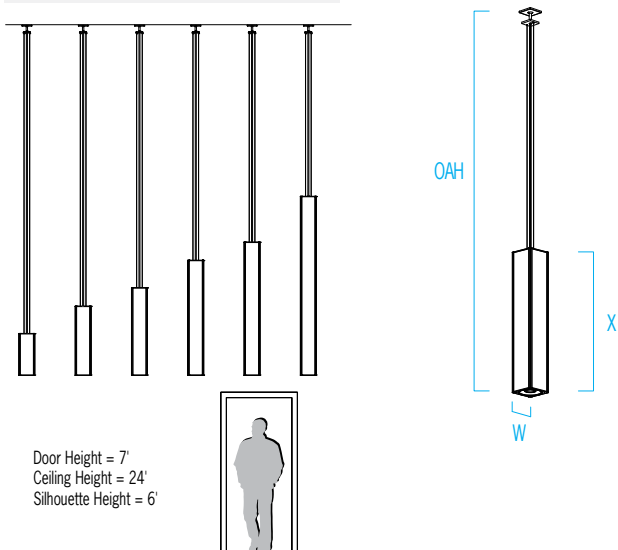

RELATIVE SCALE DRAWING

CP5578 – STRUCTURAL BLOCKING REQUIRED

FEATURES

- Integral driver
- Color changing RGB is DMX-512 compatible (controls by others)
- See DMX detail on page 3
- Optional downlight, 0-10V dimmable (controls by others), with Narrow, Medium or Wide optical distribution options
- Power cord is white; cables are stainless steel
- Canopy/Cable/Cord can be shipped ahead to speed installation
- Matte white acrylic panels; optional Lumicor® acrylic panels
- No VOC powder coat paint finish
- ETL listed for damp locations (not suited for exterior applications)