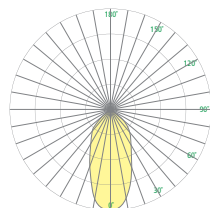

#### PHOTOMETRICS

Body Light

NRW 34° Beam

WIDE 84° Beam

MED 48° Beam

Options continued on Page 3