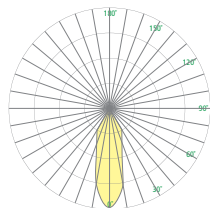

#### PHOTOMETRICS

Body Light

NRW 34° Beam

WIDE 84° Beam

MED 48° Beam

Options continued on Page 3