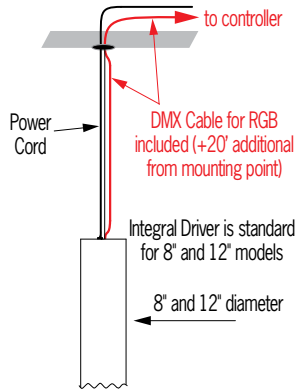

PARALLEL (cont.)

CP5572/CP5573/CP5574/CP5575/CP5576/CP5578

8” Wide Pendant – Cable Suspended

OPTION 6

XPS Express 10 day shipping. Items marked with a bullet (•) are not available with XPS
XPS not available on CP5575, CP5576, CP5578

CANOPY & CABLE SUPPORT

DMX DETAIL