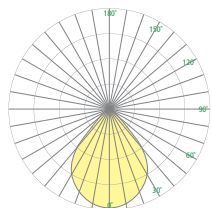

#### PHOTOMETRICS

Body Light

NRW 34° Beam

WIDE 84° Beam

MED 48° Beam

Options continued on Page 3