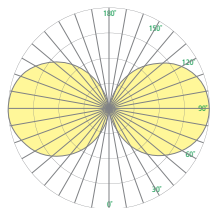

#### PHOTOMETRICS

Body Light

NRW 34° Beam

WIDE 84° Beam

MED 48° Beam

Options continued on Page 3