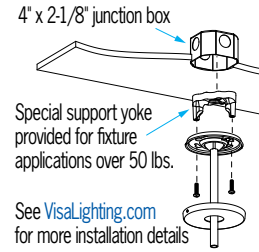

STRUCTURAL BLOCKING DETAIL

CP5578 – STRUCTURAL BLOCKING REQUIRED

PARALLEL PRODUCT FAMILY

Indoor Sconce		• CB5530
Indoor Pendants	4” Wide	• CP5562, CP5563, CP5564, CP5565, CP5566, CP5568
	8” Wide	• CP5572, CP5573, CP5574, CP5575, CP5576, CP5578
	12” Wide	• CP5582, CP5583, CP5584, CP5585, CP5586, CP5588

SUGGESTED VARIATIONS

- Custom colors
- Stem mount
- Custom graphics

See [Visalighting.com/Products/Parallel](https://www.visalighting.com/Products/Parallel) for more information