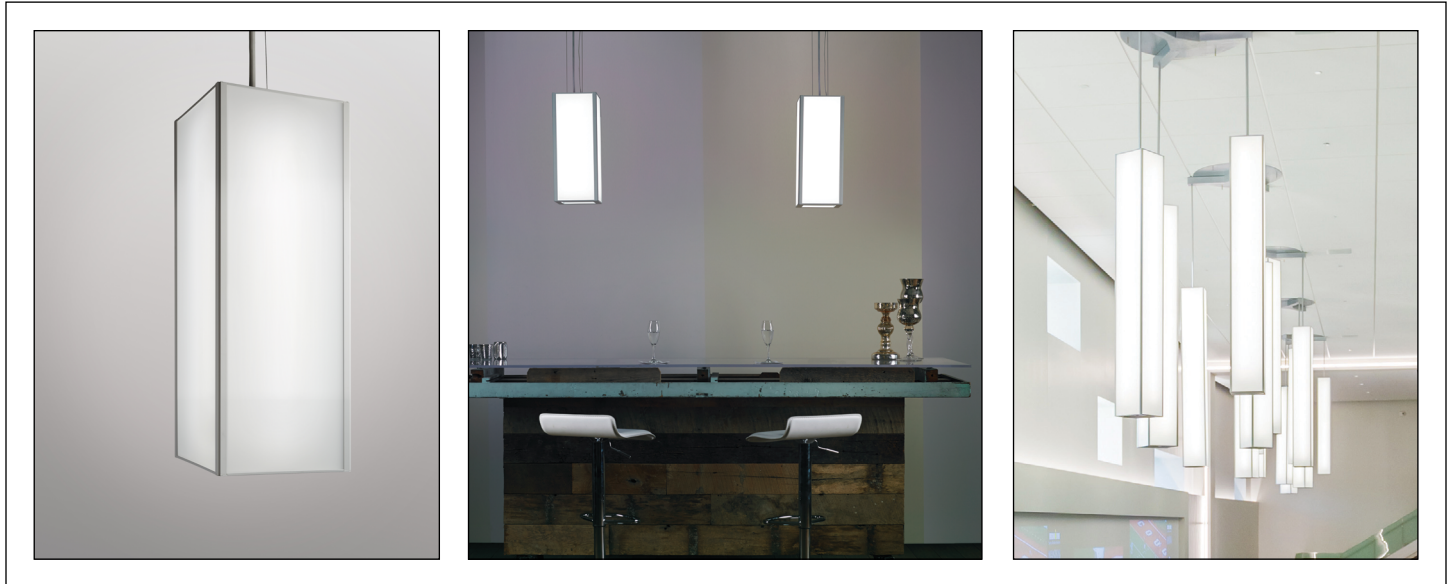

PARALLEL™

CP5582/CP5583/CP5584/CP5585/CP5586/CP5588

12" Wide Pendant – Cable Suspended

VisaLighting.com/products/Parallel

Type: _____ Project: _____ Location: _____

DIMENSIONS^{1,7}

Overall height must be specified