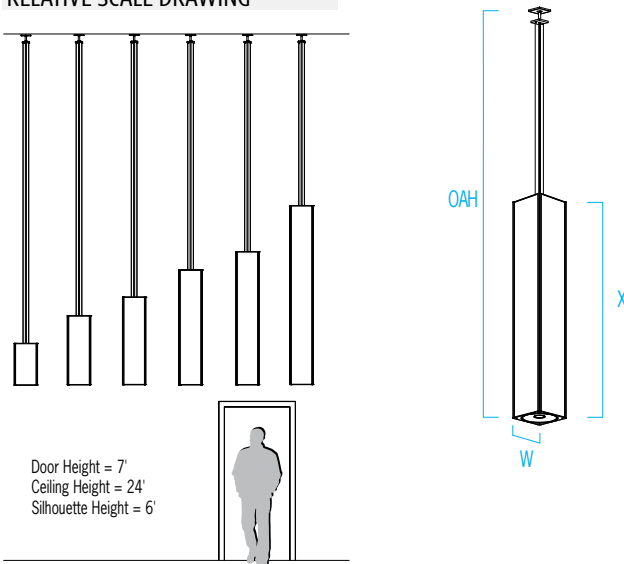

RELATIVE SCALE DRAWING

FEATURES

- Integral driver
- Color changing RGB is DMX-512 compatible (controls by others)
- See DMX detail on page 3
- Optional downlight, 0-10V dimmable (controls by others), with Narrow, Medium or Wide optical distribution options
- Power cord is white; cables are stainless steel
- Canopy/Cable/Cord can be shipped ahead to speed installation
- Matte white acrylic panels; optional Lumicor® acrylic panels
- No VOC powder coat paint finish
- ETL listed for damp locations (not suited for exterior applications)