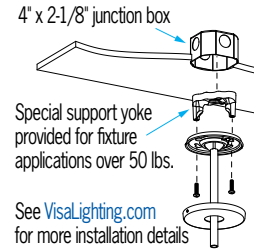

STRUCTURAL BLOCKING DETAIL

CP5585, CP5586, CP5588 – STRUCTURAL BLOCKING REQUIRED

PARALLEL PRODUCT FAMILY

Indoor Sconce		• CB5530
Indoor Pendants	4” Wide	• CP5562, CP5563, CP5564, CP5565, CP5566, CP5568
	8” Wide	• CP5572, CP5573, CP5574, CP5575, CP5576, CP5578
	12” Wide	• CP5582, CP5583, CP5584, CP5585, CP5586, CP5588

SUGGESTED VARIATIONS

- Custom colors
- Stem mount
- Custom graphics

See [Visalighting.com/Products/Parallel](https://www.visalighting.com/Products/Parallel) for more information