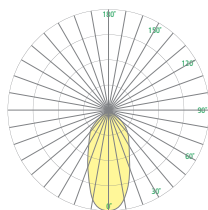

OAH is the distance (in inches) from the bottom of the fixture to the ceiling plane. Example - OAH(192) indicates an overall fixture height of 192"

W = Width OAH = Standard Overall Height X = Body Height WT = Weight

• KA	Kauri Lumicor
• OLIN	Oyster Linen Lumicor
• SL	Silver Spun Lumicor

PHOTOMETRICS

Body Light

NRW 34° Beam

WIDE 84° Beam

MED 48° Beam

Options continued on Page 3

PARALLEL (cont.)