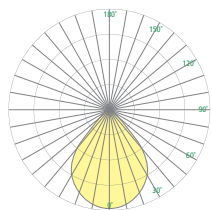

OAH is the distance (in inches) from the bottom of the fixture to the ceiling plane. Example - OAH(192) indicates an overall fixture height of 192"

W = Width OAH = Standard Overall Height X = Body Height WT = Weight

• KA	Kauri Lumicor
• OLIN	Oyster Linen Lumicor
• SL	Silver Spun Lumicor

PHOTOMETRICS

Body Light

NRW 34° Beam

WIDE 84° Beam

MED 48° Beam

Options continued on Page 3

PARALLEL (cont.)