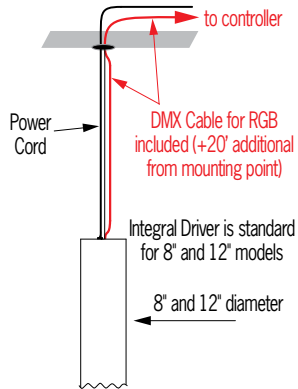

PARALLEL (cont.)

CP5582/CP5583/CP5584/CP5585/CP5586/CP5588

12” Wide Pendant – Cable Suspended

OPTION 6

XPS Express 10 day shipping. Items marked with a bullet (•) are not available with XPS
XPS not available on CP5575, CP5576, CP5578

CANOPY & CABLE SUPPORT

DMX DETAIL