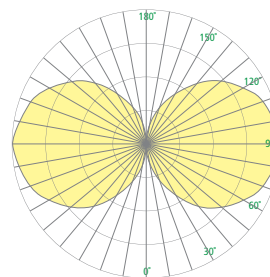

PHOTOMETRICS