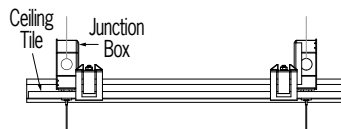

MOUNTING DETAIL

Ceiling Tile Installation (for PSX models)

Drywall Ceiling Installation (for PSX models)
(Junction box cover is required - specify JBC option; finish matches fixture)