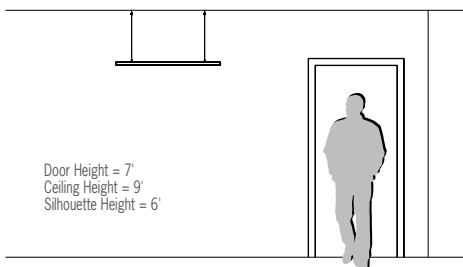

RELATIVE SCALE DRAWING