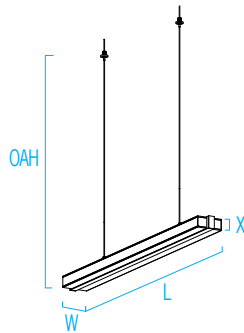

CP5640PSX SLEIGHT™

47" - Pendant - Low Voltage

Visalighting.com/products/Sleight

Type: _____ Project: _____ Location: _____

DIMENSIONS

OAH is the distance (in inches) from the bottom of the fixture to the ceiling plane.
Example - OAH(60) indicates an overall fixture height of 60"

W = Width L = Length OAH = Maximum Overall Height X = Body Height

W	3-1/4"	(83 mm)
L	47"	(1194 mm)
OAH	60"	(1524 mm)
X	1-1/2"	(38 mm)

FEATURES

- Use with PS24 Series of 24VDC Class II remote drivers. Each PS24 can power multiple fixtures and is available with 0-10V dimming. System costs are reduced by distributing the PS24 over multiple fixtures. Low-voltage class II wiring between the PS24 and connected fixtures simplifies installation. The PS24 is not included with the fixture; order separately - see Accessories section on page 2
- Suspension cables carry low voltage power; one positive, one negative
- Fixture includes suspension cables to allow maximum overall height of 60". Cables are field adjustable for over heights less than 60"
- Frosted acrylic diffuser
- Antimicrobial finishes (no VOC) on all interior and exterior painted surfaces
- ETL listed for damp locations. Not suited for exterior applications