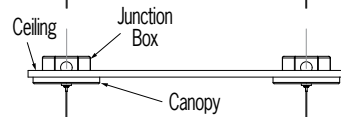

ACCESSORIES (Order Separately)

PS-24VDC90W01	24VDC 90 watt power supply; no dimming, specify 120V or 277V input. 75' maximum remote distance using 16 AWG wire. Express 10 day shipping option (XPS) available.
PS-24VDC90W02	24VDC 90 watt power supply; 0-10V dimmable, specify 120V or 277V input. 20' maximum remote distance. Express 10 day shipping option (XPS) available.