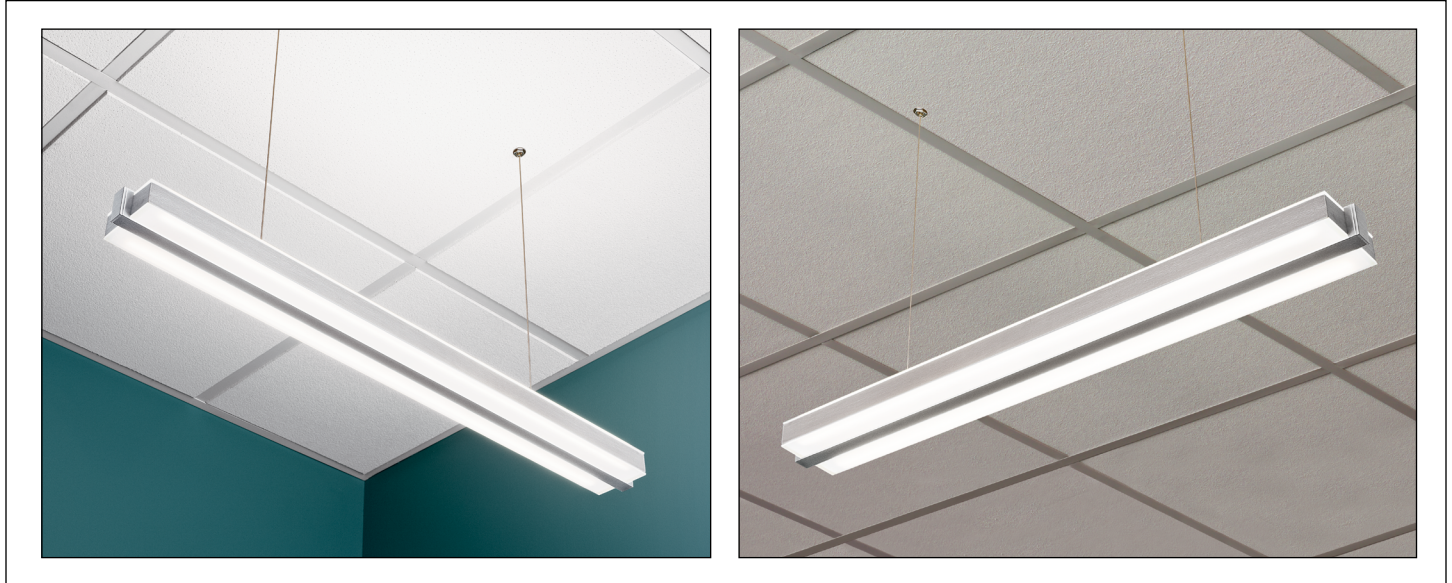

CP5640PSX SLEIGHT™

47" - Pendant - Low Voltage

Visalighting.com/products/Sleight

Type: _____ Project: _____ Location: _____

DIMENSIONS

OAH is the distance (in inches) from the bottom of the fixture to the ceiling plane.
Example - OAH(60) indicates an overall fixture height of 60"

W = Width L = Length OAH = Maximum Overall Height X = Body Height

W	3-1/4"	(83 mm)
L	47"	(1194 mm)
OAH	60"	(1524 mm)
X	1-1/2"	(38 mm)

FEATURES

- Use with PS24 Series of 24VDC Class II remote drivers. Each PS24 can power multiple fixtures and is available with 0-10V dimming. System costs are reduced by distributing the PS24 over multiple fixtures. Low-voltage class II wiring between the PS24 and connected fixtures simplifies installation. The PS24 is not included with the fixture; order separately - see Accessories section on page 2
- Suspension cables carry low voltage power; one positive, one negative
- Fixture includes suspension cables to allow maximum overall height of 60". Cables are field adjustable for over heights less than 60"
- Frosted acrylic diffuser
- Antimicrobial finishes (no VOC) on all interior and exterior painted surfaces
- ETL listed for damp locations. Not suited for exterior applications