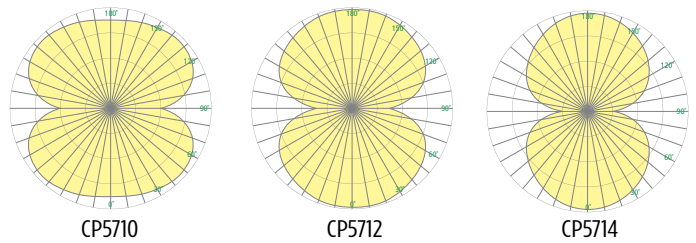

PHOTOMETRICS