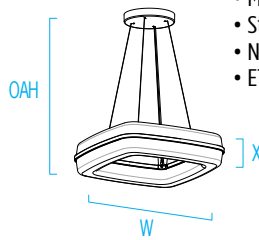

### DIMENSIONS <sup>1, 4</sup>

OAH is the distance (in inches) from the bottom of the fixture to the ceiling plane.  
Example - OAH(192) indicates an overall fixture height of 192"

**⚠ OAH must be specified**

W = Width      OAH = Standard Overall Height      X = Body Height

	CP5710	CP5712	CP5714
W	15" (381 mm)	28-1/8" (714 mm)	46-1/2" (1181 mm)
OAH	24" (610 mm)	36" (914 mm)	48" (1219 mm)
X	6-1/8" (156 mm)	7-1/8" (181 mm)	7-1/8" (181 mm)

### FEATURES

- Integral driver in canopy
- Evenly illuminated body
- Rolled extruded aluminum ring with vacuum formed upper and lower acrylic lenses
- Easy canopy alignment for positioning cables as desired
- Mounts to standard 4" octagonal junction box (by others)
- Stainless steel support cables
- No VOC powder coat paint finish, alternative metals, or brushed aluminum
- ETL listed for damp locations. Not suitable for exterior applications