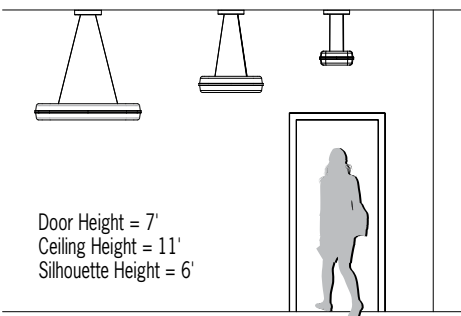

### DIMENSIONS <sup>1, 4</sup>

OAH is the distance (in inches) from the bottom of the fixture to the ceiling plane.  
Example - OAH(192) indicates an overall fixture height of 192"

**⚠ OAH must be specified**

W = Width      OAH = Standard Overall Height      X = Body Height

	CP5710	CP5712	CP5714
W	15" (381 mm)	28-1/8" (714 mm)	46-1/2" (1181 mm)
OAH	24" (610 mm)	36" (914 mm)	48" (1219 mm)
X	6-1/8" (156 mm)	7-1/8" (181 mm)	7-1/8" (181 mm)

### RELATIVE SCALE DRAWING