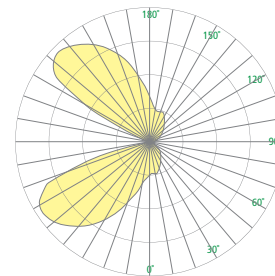

PHOTOMETRICS

XPS

ADA Compliant

ETL Listed

5 Year Warranty