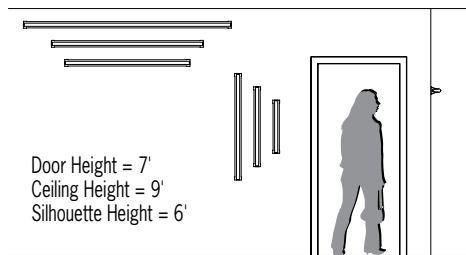

RELATIVE SCALE DRAWING