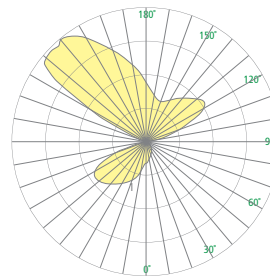

PHOTOMETRICS

XPS

ADA Compliant

ETL Listed

5 Year Warranty