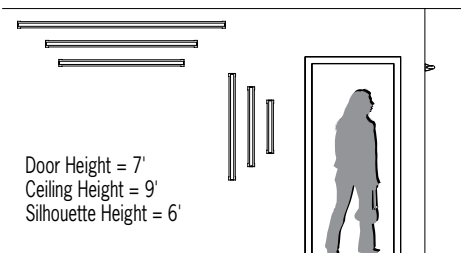

Depth is measured from wall to front of fixture

L = Length W = Width D = Depth

	CV1712	CV1714	CV1716	CV1718	CV1720	CV1722
L	23-1/4" (591 mm)	35" (889 mm)	46-7/8" (1191 mm)	58-5/8" (1489 mm)	69-1/4" (1759 mm)	92-7/8" (2359 mm)
W	3" (75 mm)					
D	4" (102 mm)					

RELATIVE SCALE DRAWING

FEATURES

- Integral driver
- Asymmetric distribution
- Dual reflector system featuring a ribbed specular reflector for wash and painted white reflector for general distribution
- Ceiling or wall mount (horizontal or vertical orientation)
- Mounts to 2 X 4 electrical junction box (by others) with provided hardware. Requires auxiliary mounting fasteners (provided). Orient junction box to match linear dimension (horizontal or vertical)
- Die-cast end caps and extruded aluminum housing
- No VOC powder coat paint finish
- ETL listed for damp locations. Not suited for exterior applications