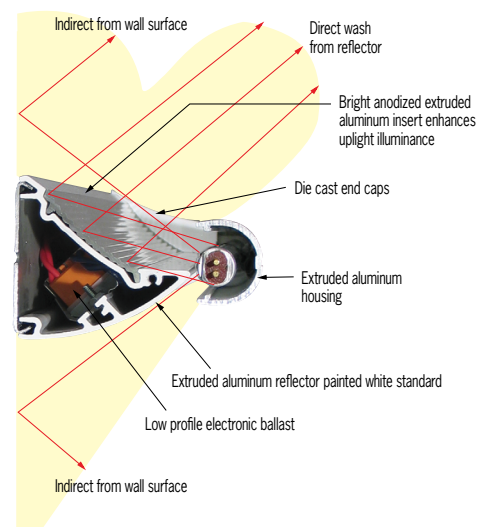

ASYMMETRIC DETAIL