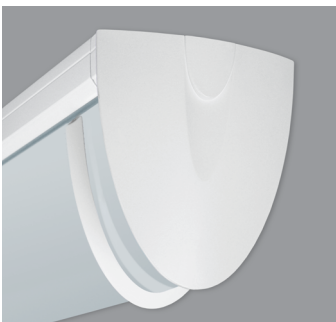

RAVEN (cont.)

CV1818/CV1800/CV1802/CV1804/CV1806

Indoor models with Accent Bars

Fill in shaded boxes using information listed below

- MVOLT				
MODEL¹	SOURCE²	VOLTAGE MVOLT	FINISH	OPTION(S)³
CV1818 CV1800 CV1802 CV1804 CV1806	- L30K(H) - L30K(L) - L35K(H) - L35K(L) - L40K(H) - L40K(L)		See last page for finish order codes	VR XPS

See page 1

SOURCE² (Select One)

Dimmable 0-10V to 1%, Minimum 80CRI, within 3-step MacAdam

Source	CCT	CV1818		CV1800		CV1802		CV1804		CV1806	
		Delivered Lumens	Power/Watts	Delivered Lumens	Power/Watts	Delivered Lumens	Power/Watts	Delivered Lumens	Power/Watts	Delivered Lumens	Power/Watts
• L30K(H)	3000K	1100	10	1400	13	2800	26	3300	29	3900	35
• L30K(L)	3000K	750	7	800	7	1900	17	2200	19	2800	23
L35K(H)	3500K	1100	10	1400	13	2800	26	3300	29	3900	35
L35K(L)	3500K	750	7	800	7	1900	17	2200	19	2800	23
• L40K(H)	4000K	1100	10	1400	13	2800	26	3400	29	4100	35
• L40K(L)	4000K	750	7	800	7	2000	17	2300	19	2800	23

OPTION³ (Multiple selections allowed)

VOLTAGE

⚠ Option availability may be interdependent with Other Options

MVOLT	120-277V, 50/60 Hz

VR	Vandal resistant frame fasteners
XPS	Express 10 day shipping. Items marked with a bullet (•) are not available with XPS

LUMEN MAINTENANCE RATING

L80 (reported)	>50,000hrs

Die-Cast End Caps

Vandal Resistant Frame Fastener (VR option)