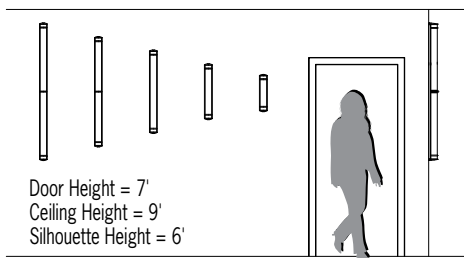

RELATIVE SCALE DRAWING