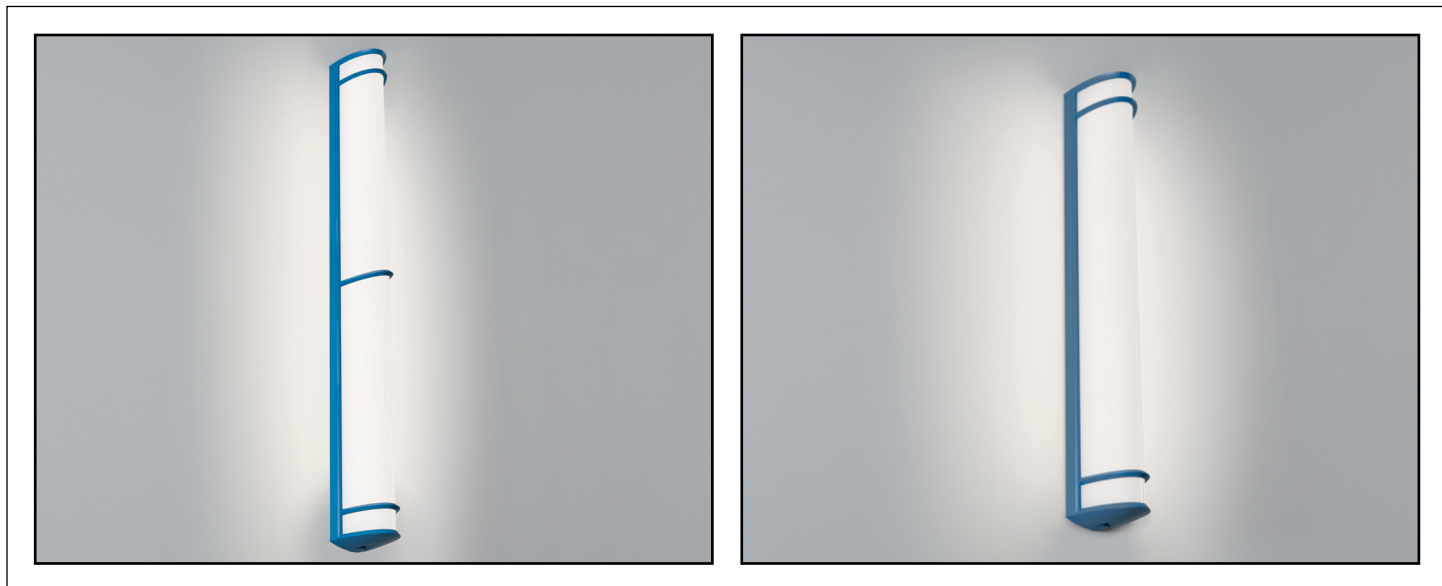

RAVEN™

CV1818/CV1800/CV1802/CV1804/CV1806

Indoor models with Accent Bars

VisaLighting.com/products/Raven

Type: _____ Project: _____ Location: _____

DIMENSIONS¹

L = Length D = Depth W = Width WT = Weight

| | CV1818 | CV1800 | CV1802 | CV1804 | CV1806 |
|---|------------------|------------------|------------------|-------------------|-------------------|
| L | 18-1/2" (470 mm) | 24-3/4" (629 mm) | 36-1/2" (927 mm) | 48-3/8" (1229 mm) | 60-1/8" (1527 mm) |
| D | 4" (102 mm) | | | | |
| W | 3 -3/8" (86 mm) | | | | |

FEATURES

- Integral driver
- Ceiling or wall mount (horizontal or vertical orientation)
- Mounts to 2 X 4 electrical junction box (by others) with provided hardware. Requires auxiliary mounting fasteners (provided). Orient junction box to match fixture's linear dimension (horizontal or vertical)
- High impact extruded aluminum backplate and siderails; die-cast end caps and trim bars
- Extruded clear prismatic performance lens and extruded white acrylic diffuser
- High impact extruded white acrylic, F1 rated; UV stable; UL-94 HB Flame Class rated
- No VOC powder coat finish
- ETL listed for damp locations. Not suited for exterior applications