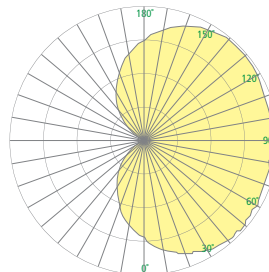

PHOTOMETRICS

ADA

XPS

ETL Listed

5 Year Warranty