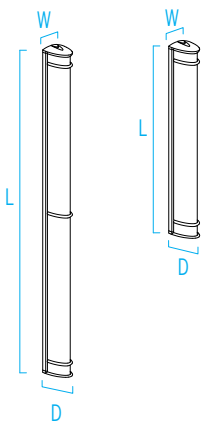

RAVEN™

CV1818/CV1800/CV1802/CV1804/CV1806

Indoor models with Accent Bars

VisaLighting.com/products/Raven

Type: _____ Project: _____ Location: _____

DIMENSIONS¹

L = Length D = Depth W = Width WT = Weight

| | CV1818 | CV1800 | CV1802 | CV1804 | CV1806 |
|---|------------------|------------------|------------------|-------------------|-------------------|
| L | 18-1/2" (470 mm) | 24-3/4" (629 mm) | 36-1/2" (927 mm) | 48-3/8" (1229 mm) | 60-1/8" (1527 mm) |
| D | 4" (102 mm) | | | | |
| W | 3 -3/8" (86 mm) | | | | |

FEATURES

- Integral driver
- Ceiling or wall mount (horizontal or vertical orientation)
- Mounts to 2 X 4 electrical junction box (by others) with provided hardware. Requires auxiliary mounting fasteners (provided). Orient junction box to match fixture's linear dimension (horizontal or vertical)
- High impact extruded aluminum backplate and siderails; die-cast end caps and trim bars
- Extruded clear prismatic performance lens and extruded white acrylic diffuser
- High impact extruded white acrylic, F1 rated; UV stable; UL-94 HB Flame Class rated
- No VOC powder coat finish
- ETL listed for damp locations. Not suited for exterior applications